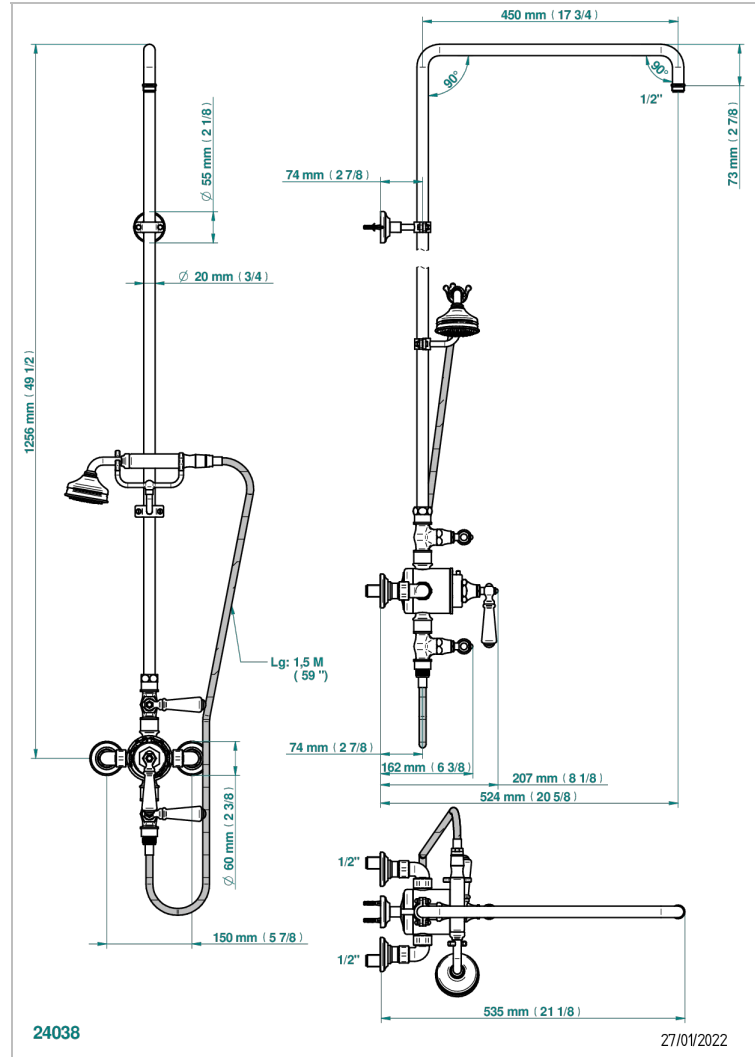

1900 WITH LEVER

G28-64TRCD

Wall mounted thermostatic shower mixer / shut off valves / exposed shower column / telephone shower, hose and Wall mounted cradle - 150 mm centres. (without shower head)

CHARACTERISTIC

- 1900 with lever
- Wall mounted thermostatic shower mixer / shut off valves / exposed shower column / telephone shower, hose and Wall mounted cradle - 150 mm centres. (without shower head)

TECHNICAL SPECS

- Recommandé : 3 bars (max. 5 bars) - Advised : 43,5 psi (max. 72 psi)
- Douchette : 9,5 l/min à 3 bars (2.52 gpm at 43.5 psi)
- ajouter la pomme - add the showerhead

AVAILABLE FINITIONS

Antique nickel - H28
Black ceram - D30
Blush PVD - H62
Brass color PVD - H49
Brown bronze color PVD - F33
Gold color PVD - H52