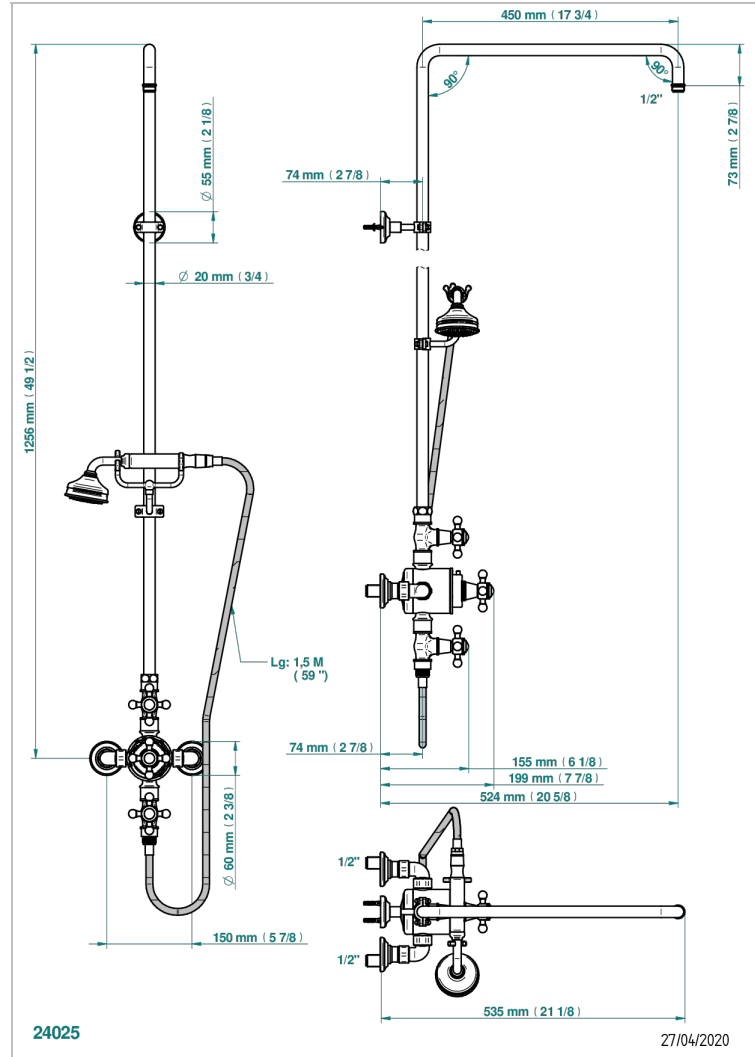

Wall mounted thermostatic shower mixer / shut off valves / exposed shower column / telephone shower, hose and Wall mounted cradle - 150 mm centres. (without shower head)

CHARACTERISTIC

- Charleston
- Wall mounted thermostatic shower mixer / shut off valves / exposed shower column / telephone shower, hose and Wall mounted cradle - 150 mm centres. (without shower head)

TECHNICAL SPECS

- Recommandé : 3 bars (max. 5 bars) - Advised : 43,5 psi (max. 72 psi)
- Douchette : 9,5 l/min à 3 bars (2.52 gpm at 43.5 psi)
- ajouter la pomme - add the showerhead

AVAILABLE FINITIONS

Antique nickel - H28
 Black ceram - D30
 Blush PVD - H62
 Brass color PVD - H49
 Brown bronze color PVD - F33
 Gold color PVD - H52

Graphite PVD - H64
 Lacquered light bronze - D01
 Matt Umber PVD - H67
 Matt blush PVD - H60
 Matt brass color PVD - H50
 Matt brown bronze color PVD - F34