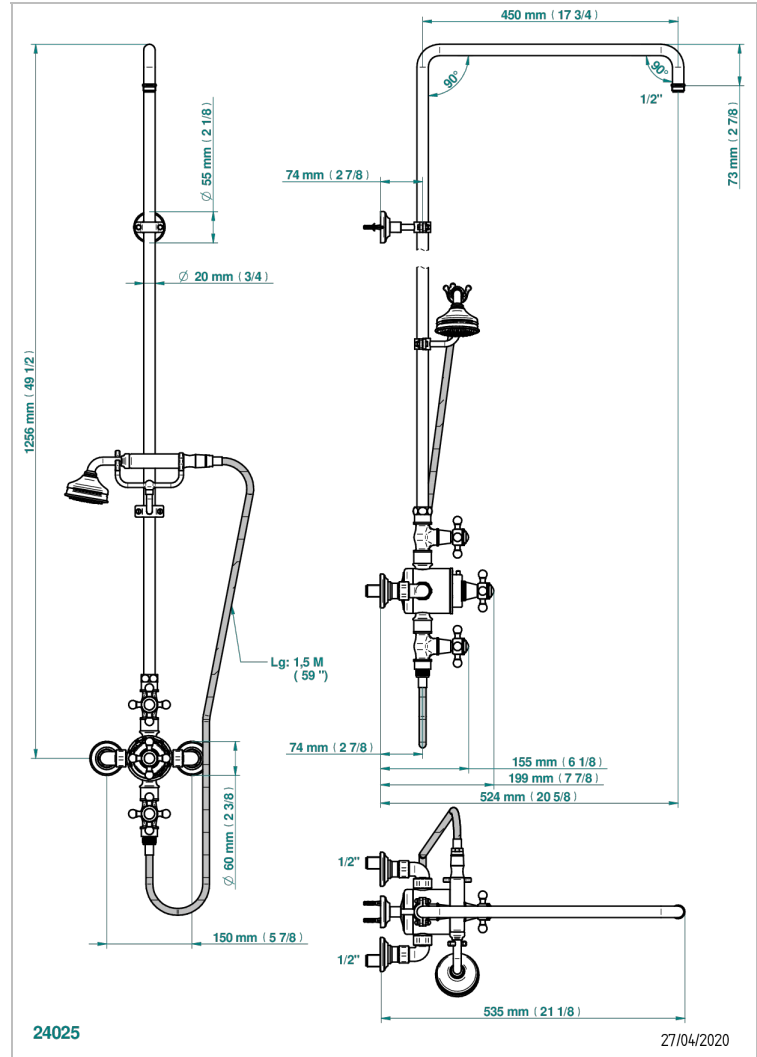

Wall mounted thermostatic shower mixer / shut off valves / exposed shower column / telephone shower, hose and Wall mounted cradle - 150 mm centres. (without shower head)

CHARACTERISTIC

- Charleston
- Wall mounted thermostatic shower mixer / shut off valves / exposed shower column / telephone shower, hose and Wall mounted cradle - 150 mm centres. (without shower head)

TECHNICAL SPECS

- Recommandé : 3 bars (max. 5 bars) - Advised : 43,5 psi (max. 72 psi)
- Douchette : 9,5 l/min à 3 bars (2.52 gpm at 43.5 psi)
- ajouter la pomme - add the showerhead

AVAILABLE FINITIONS

Antique nickel - H28
 Black ceram - D30
 Blush PVD - H62
 Brass color PVD - H49
 Brown bronze color PVD - F33
 Gold color PVD - H52

Graphite PVD - H64
 Lacquered light bronze - D01
 Matt Umber PVD - H67
 Matt blush PVD - H60
 Matt brass color PVD - H50
 Matt brown bronze color PVD - F34