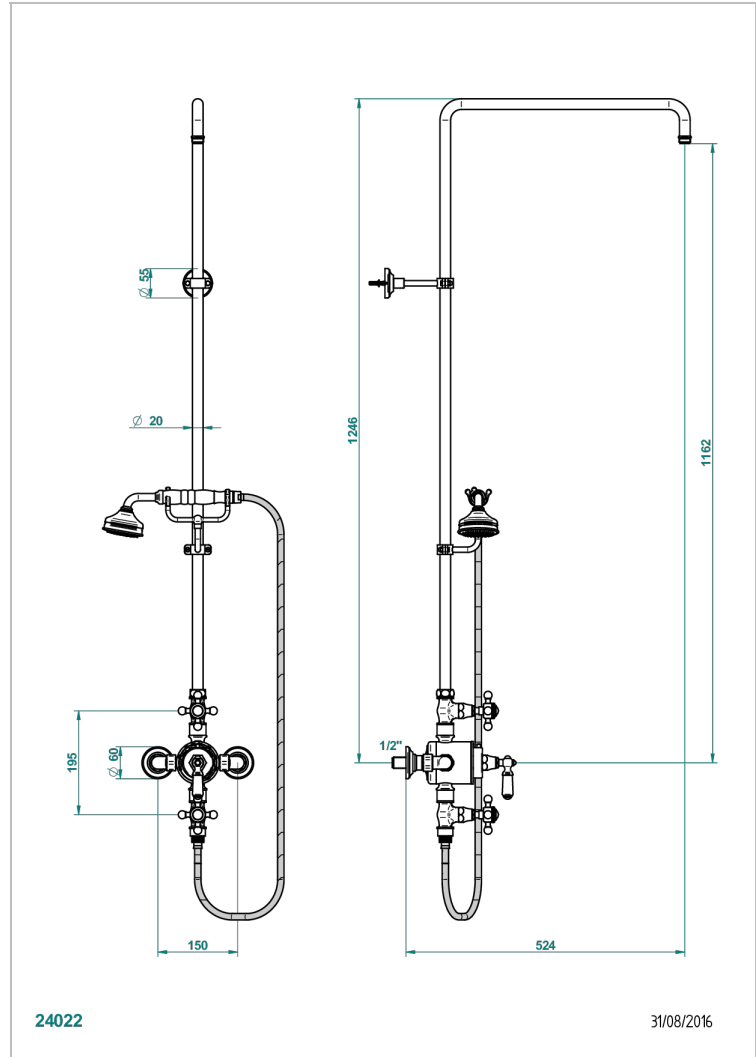

Wall mounted thermostatic shower mixer / shut off valves / exposed shower column / telephone shower, hose and Wall mounted cradle - 150 mm centres. (without shower head)

24022

31/08/2016

### CHARACTERISTIC

- Broadway
- Wall mounted thermostatic shower mixer / shut off valves / exposed shower column / telephone shower, hose and Wall mounted cradle - 150 mm centres. (without shower head)

### TECHNICAL SPECS

- Recommandé : 3 bars (max. 5 bars) - Advised : 43,5 psi (max. 72 psi)
- Douchette : 9,5 l/min à 3 bars (2.52 gpm at 43.5 psi)
- ajouter la pomme - add the showerhead

### AVAILABLE FINITIONS

|                              |                                   |                                  |  |  |
|------------------------------|-----------------------------------|----------------------------------|--|--|
| Antique nickel - H28         | Graphite PVD - H64                | Matt chrome - C02                | Natural smoked Brass - A13                           | Soft gold - F30  |
| Black ceram - D30            | Lacquered light bronze - D01      | Matt gold - F07                  | Nickel color PVD - H55                               | Soft matt gold - F31                                   |
| Blush PVD - H62              | Matt Umber PVD - H67              | Matt gold color PVD - H53        | Polished chrome (color finish) - A02                 | Umber PVD - H66  |
| Brass color PVD - H49        | Matt blush PVD - H60              | Matt graphite PVD - H65          | Polished chrome / Polished gold (color finish) - G02 | Varnished matt antique red copper (color finish) - H07 |
| Brown bronze color PVD - F33 | Matt brass color PVD - H50        | Matt nickel (color finish) - C01 | Polished gold (color finish) - F01                   |  |
| Gold color PVD - H52         | Matt brown bronze color PVD - F34 | Matt nickel color PVD - H56      | Polished nickel - B01                                |  |