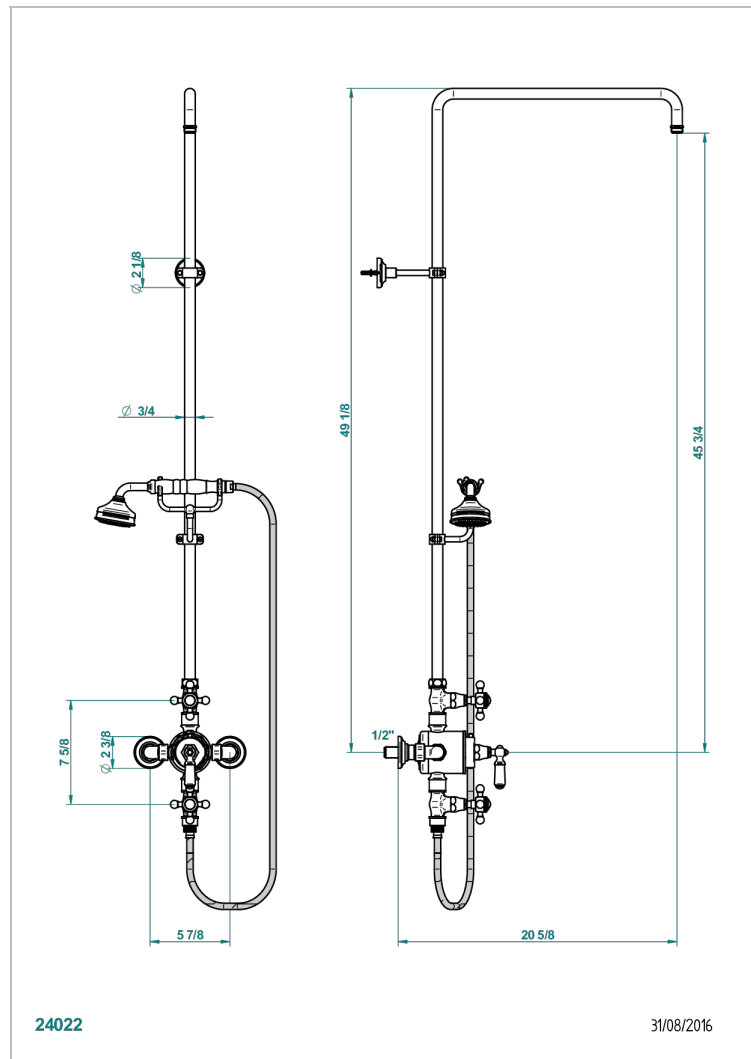

A52-64TRCD

Wall mounted thermostatic shower mixer / shut off valves / exposed shower column / telephone shower, hose and Wall mounted cradle - 150 mm centres. (without shower head)

24022

31/08/2016

## CHARACTERISTIC

- Broadway
- Wall mounted thermostatic shower mixer / shut off valves / exposed shower column / telephone shower, hose and Wall mounted cradle - 150 mm centres. (without shower head)

## TECHNICAL SPECS

- Recommandé : 3 bars (max. 5 bars) - Advised : 43,5 psi (max. 72 psi)
- Douchette : 9,5 l/min à 3 bars (2.52 gpm at 43.5 psi)
- ajouter la pomme - add the showerhead

## AVAILABLE FINITIONS

Antique nickel - H28  
 Black ceram - D30  
 Blush PVD - H62  
 Brass color PVD - H49  
 Brown bronze color PVD - F33  
 Gold color PVD - H52

Graphite PVD - H64  
 Lacquered light bronze - D01  
 Matt Umber PVD - H67  
 Matt blush PVD - H60  
 Matt brass color PVD - H50  
 Matt brown bronze color PVD - F34