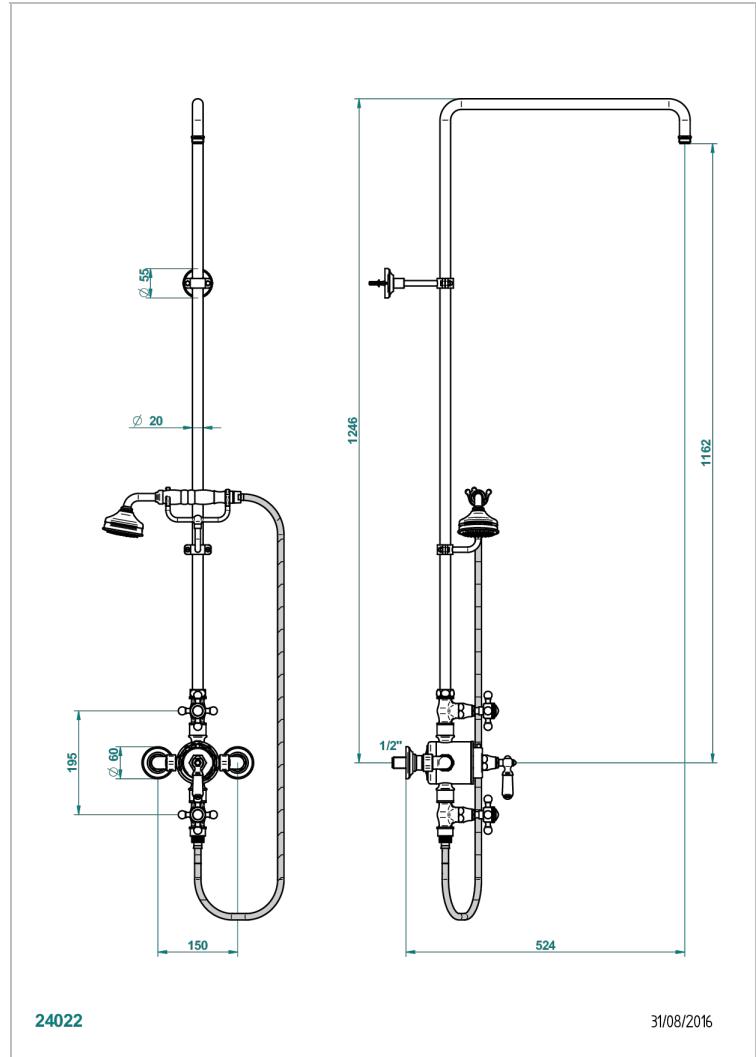

Wall mounted thermostatic shower mixer / shut off valves / exposed shower column / telephone shower, hose and Wall mounted cradle - 150 mm centres. (without shower head)

CHARACTERISTIC

- Broadway
- Wall mounted thermostatic shower mixer / shut off valves / exposed shower column / telephone shower, hose and Wall mounted cradle - 150 mm centres. (without shower head)

TECHNICAL SPECS

- Recommandé : 3 bars (max. 5 bars) - Advised : 43,5 psi (max. 72 psi)
- Douchette : 9,5 l/min à 3 bars (2.52 gpm at 43.5 psi)
- ajouter la pomme - add the showerhead

AVAILABLE FINITIONS

Antique nickel - H28	Graphite PVD - H64	Matt chrome - C02	Natural smoked Brass - A13	Soft gold - F30
Black ceram - D30	Lacquered light bronze - D01	Matt gold - F07	Nickel color PVD - H55	Soft matt gold - F31
Blush PVD - H62	Matt Umber PVD - H67	Matt gold color PVD - H53	Polished chrome (color finish) - A02	Umber PVD - H66
Brass color PVD - H49	Matt blush PVD - H60	Matt graphite PVD - H65	Polished chrome / Polished gold (color finish) - G02	Varnished matt antique red copper (color finish) - H07
Brown bronze color PVD - F33	Matt brass color PVD - H50	Matt nickel (color finish) - C01	Polished gold (color finish) - F01	
Gold color PVD - H52	Matt brown bronze color PVD - F34	Matt nickel color PVD - H56	Polished nickel - B01	