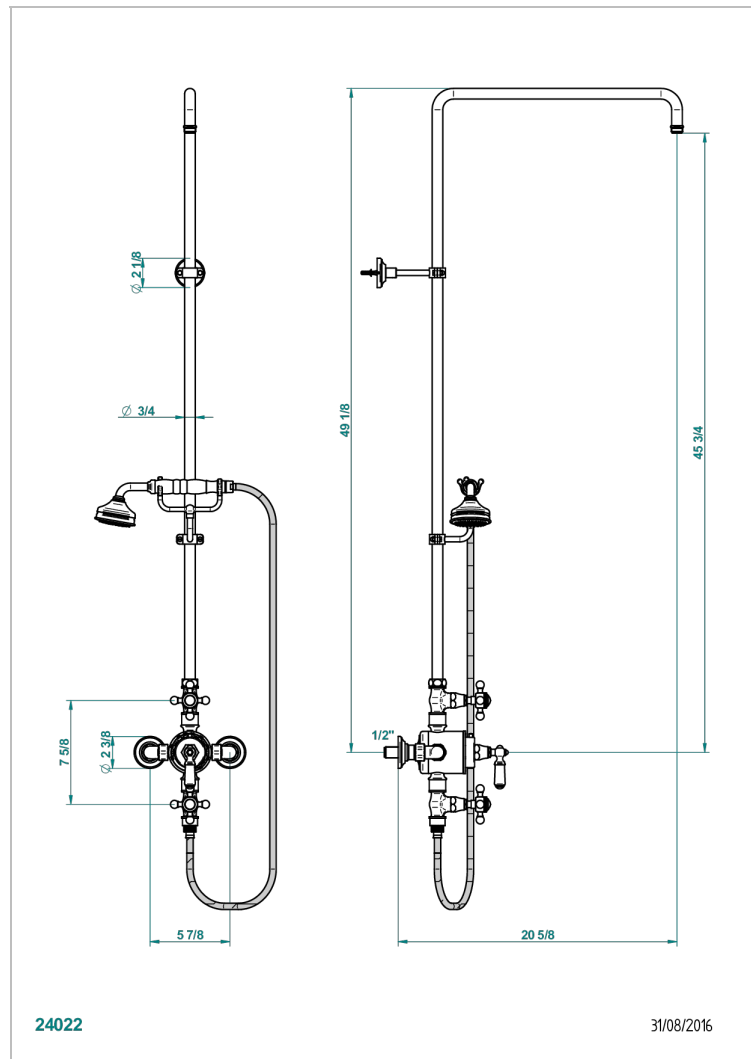

A52-64TRCD

Wall mounted thermostatic shower mixer / shut off valves / exposed shower column / telephone shower, hose and Wall mounted cradle - 150 mm centres. (without shower head)

CHARACTERISTIC

- Broadway
- Wall mounted thermostatic shower mixer / shut off valves / exposed shower column / telephone shower, hose and Wall mounted cradle - 150 mm centres. (without shower head)

TECHNICAL SPECS

- Recommandé : 3 bars (max. 5 bars) - Advised : 43,5 psi (max. 72 psi)
- Douchette : 9,5 l/min à 3 bars (2.52 gpm at 43.5 psi)
- ajouter la pomme - add the showerhead

AVAILABLE FINITIONS

Antique nickel - H28
 Black ceram - D30
 Blush PVD - H62
 Brass color PVD - H49
 Brown bronze color PVD - F33
 Gold color PVD - H52

Graphite PVD - H64
 Lacquered light bronze - D01
 Matt Umber PVD - H67
 Matt blush PVD - H60
 Matt brass color PVD - H50
 Matt brown bronze color PVD - F34