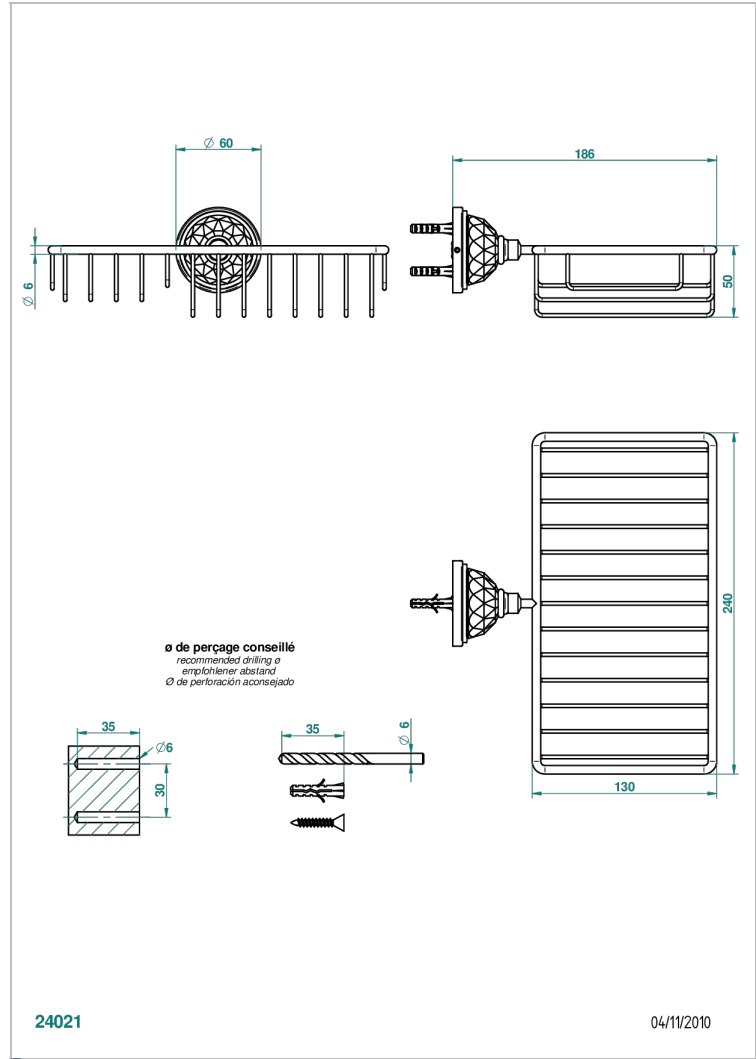

MANDARINE CRISTALLIA DIAMANT

U1K-2620

Soap and sponge holder, wall mounted

THG[®]
PARIS

CHARACTERISTIC

- Mandarine Cristallia Diamant
- Soap and sponge holder, wall mounted

AVAILABLE FINITIONS

Black ceram - D30
Blush PVD - H62
Brass color PVD - H49
Brown bronze color PVD - F33
Chrome polished - A02
Chrome polished / gold polished - G02