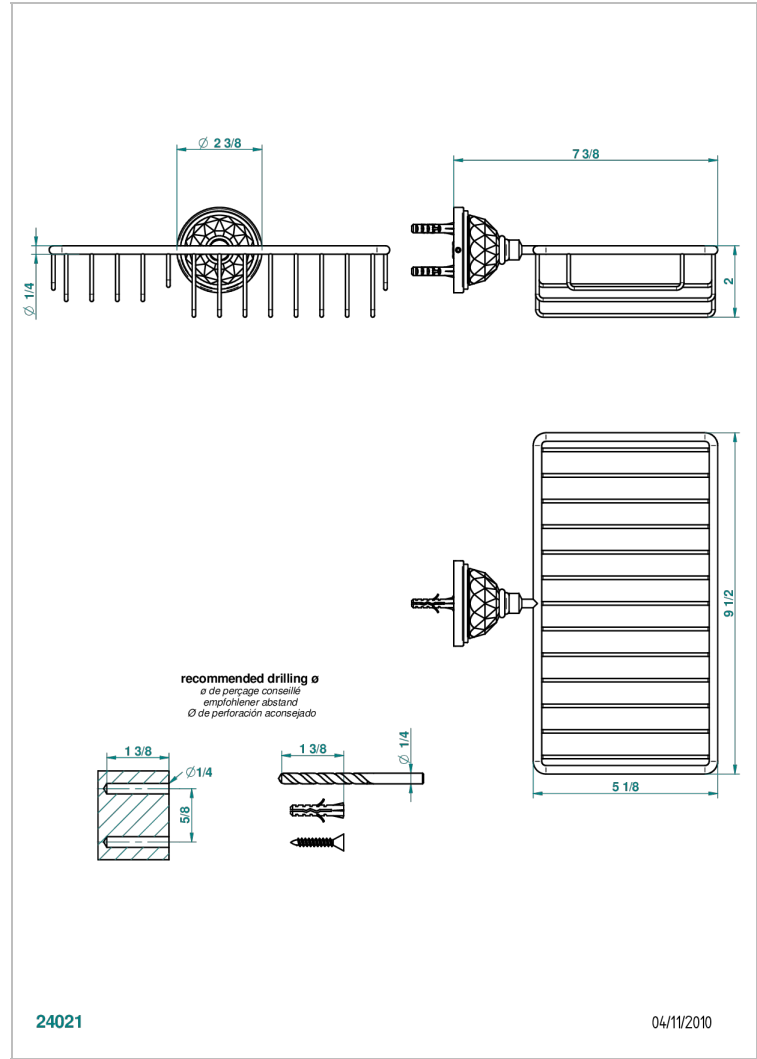

MANDARINE CRISTALLIA DIAMANT

U1K-2620

Soap and sponge holder, wall mounted

THG[®]
PARIS

CHARACTERISTIC

- Mandarine Cristallia Diamant
- Soap and sponge holder, wall mounted

AVAILABLE FINITIONS

Black ceram - D30
Blush PVD - H62
Brass color PVD - H49
Brown bronze color PVD - F33
Chrome polished - A02
Chrome polished / gold polished - G02