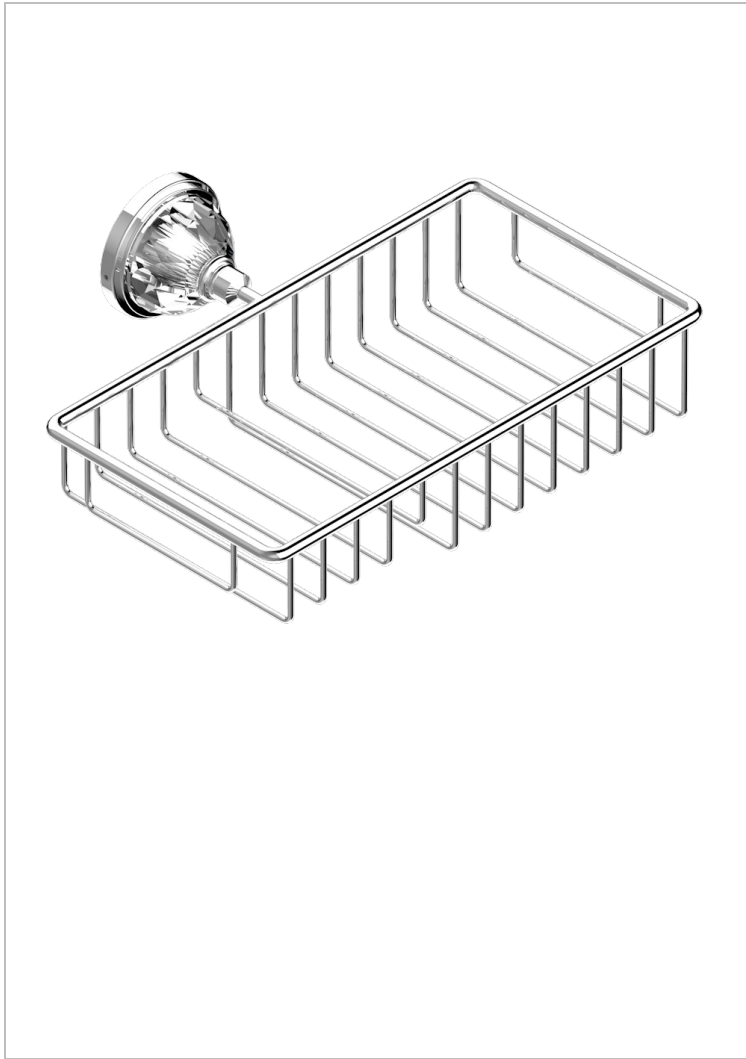

MANDARINE CRISTALLIA DIAMANT

U1K-2620

Soap and sponge holder, wall mounted

THG[®]
PARIS

CHARACTERISTIC

- Mandarine Cristallia Diamant
- Soap and sponge holder, wall mounted

AVAILABLE FINITIONS

Black ceram - D30
Blush PVD - H62
Brass color PVD - H49
Brown bronze color PVD - F33
Chrome polished - A02
Chrome polished / gold polished - G02

Copper antique matt, coated - H07
Gold color PVD - H52
Gold mat - F07
Gold polished - F01
Graphite PVD - H64
Light coated bronze - D01

Matt Umber PVD - H67
Matt blush PVD - H60
Matt brass color PVD - H50
Matt brown bronze color PVD - F34
Matt chrome (American satin) - C02
Matt gold color PVD - H53