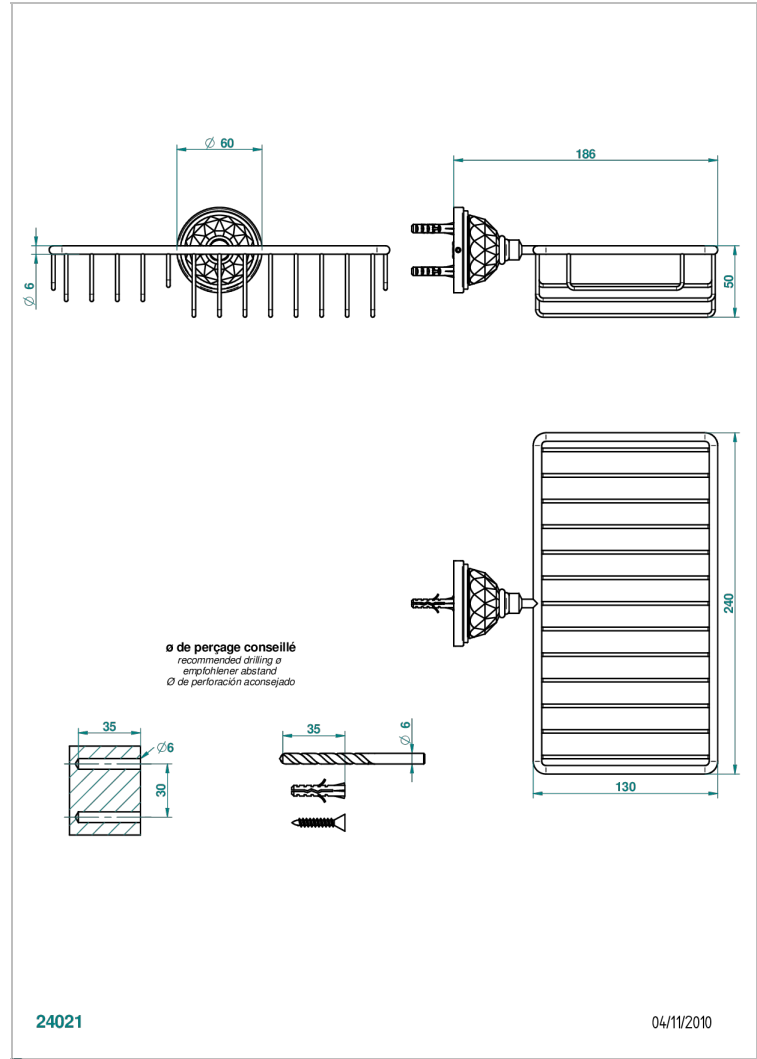

# MANDARINE CRISTALLIA DIAMANT

U1K-2620

Combined soap and sponge holder with flange, 240 x 130 mm

THG<sup>®</sup>  
PARIS

## CHARACTERISTIC

- Mandarine Cristallia Diamant
- Combined soap and sponge holder with flange, 240 x 130 mm