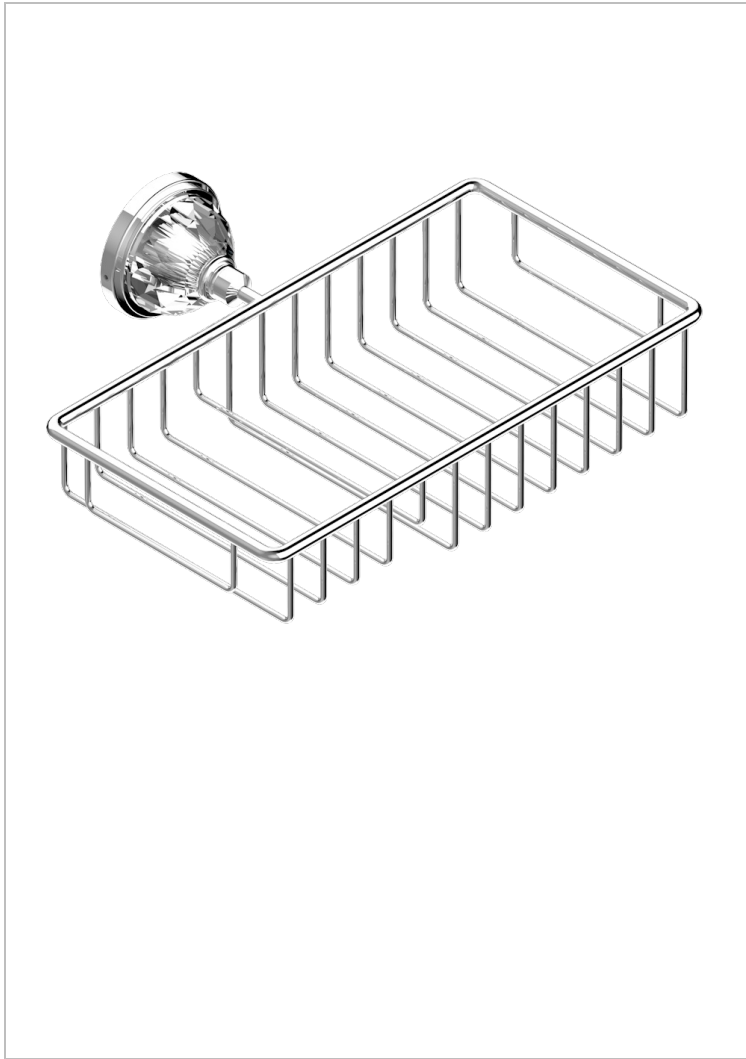

# MANDARINE CRISTALLIA DIAMANT

U1K-2620

Combined soap and sponge holder with flange, 240 x 130 mm

THG<sup>®</sup>  
PARIS

## CHARACTERISTIC

- Mandarine Cristallia Diamant
- Combined soap and sponge holder with flange, 240 x 130 mm