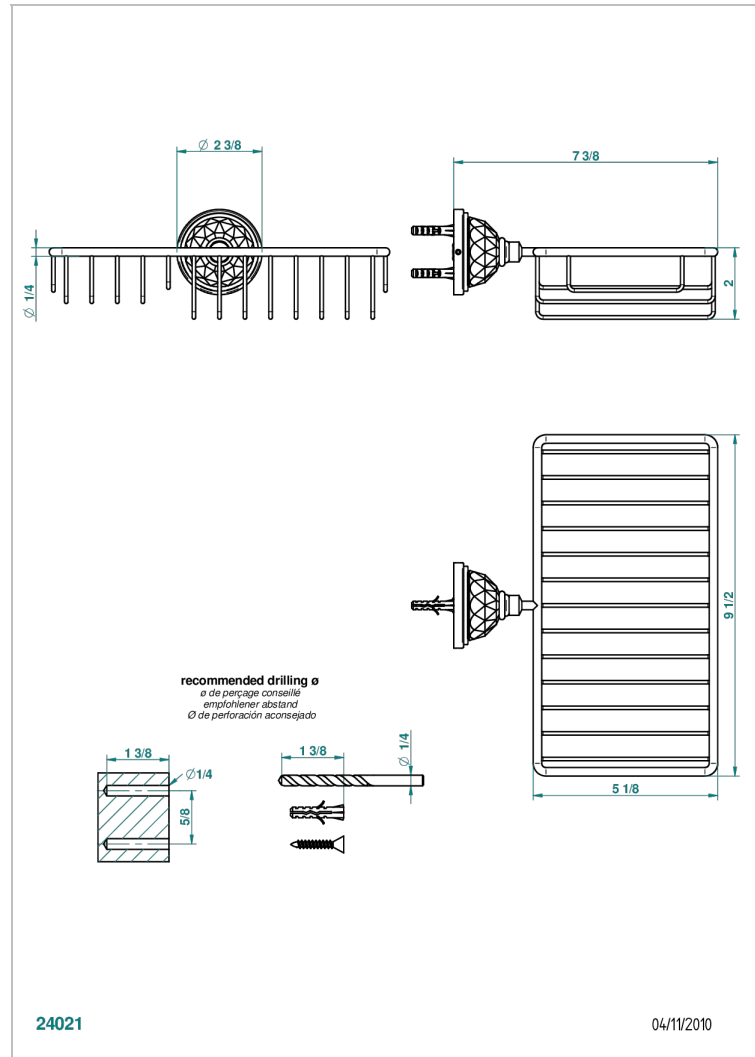

MANDARINE CRISTALLIA DIAMANT

U1K-2620

Combined soap and sponge holder with flange, 240 x 130 mm

CHARACTERISTIC

- Mandarine Cristallia Diamant
- Combined soap and sponge holder with flange, 240 x 130 mm

AVAILABLE FINITIONS