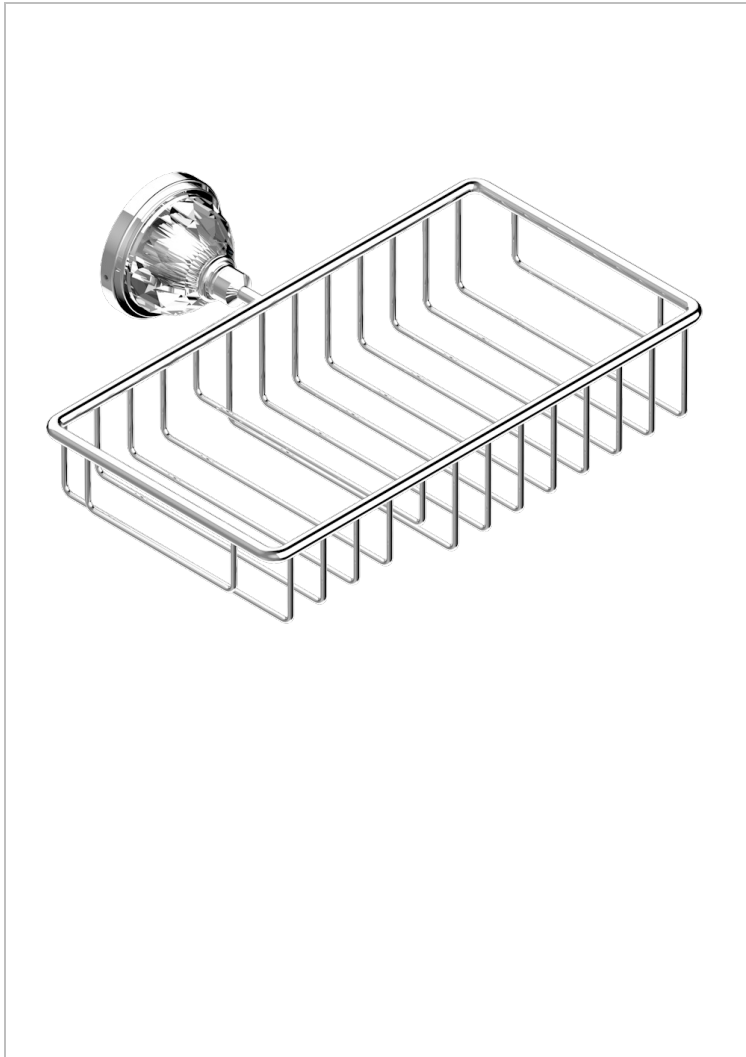

MANDARINE CRISTALLIA DIAMANT

U1K-2620

Combined soap and sponge holder with flange, 240 x 130 mm

CHARACTERISTIC

- Mandarine Cristallia Diamant
- Combined soap and sponge holder with flange, 240 x 130 mm

AVAILABLE FINITIONS