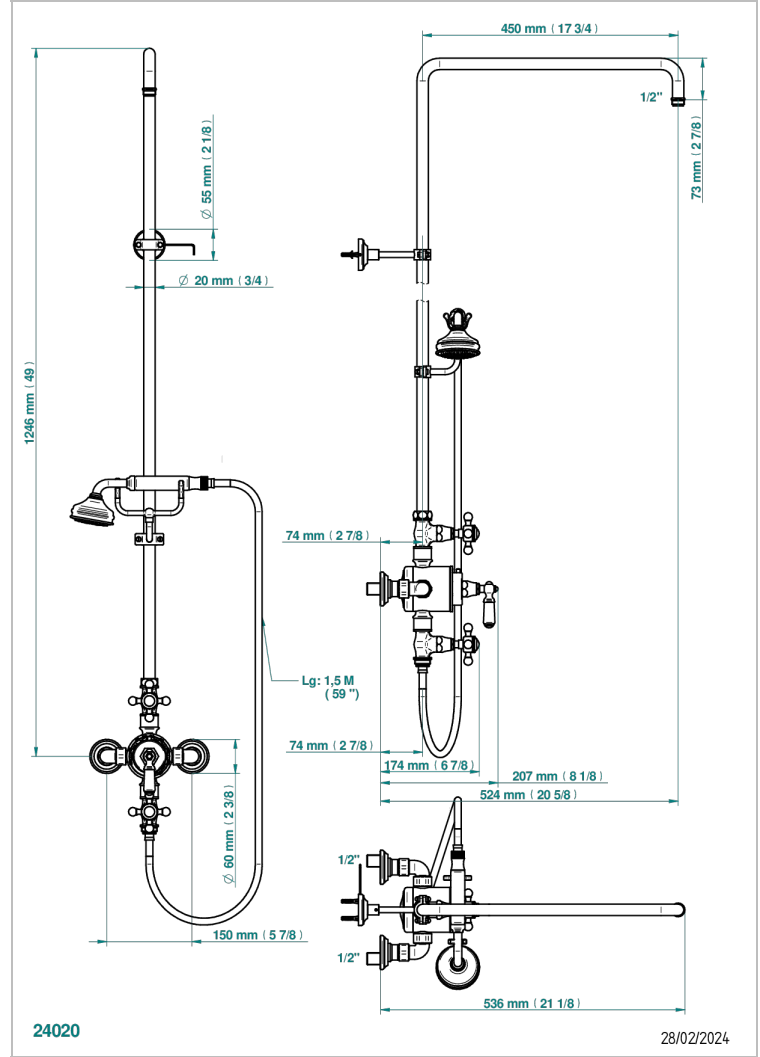

Wall mounted thermostatic shower mixer / shut off valves / exposed shower column / telephone shower, hose and Wall mounted cradle - 150 mm centres. (without shower head)

### CHARACTERISTIC

- 1900
- Wall mounted thermostatic shower mixer / shut off valves / exposed shower column / telephone shower, hose and Wall mounted cradle - 150 mm centres. (without shower head)

### TECHNICAL SPECS

- Recommandé : 3 bars (max. 5 bars) - Advised : 43,5 psi (max. 72 psi)
- Douchette : 9,5 l/min à 3 bars (2.52 gpm at 43.5 psi)
- ajouter la pomme - add the showerhead

### AVAILABLE FINITIONS

Antique nickel - H28  
 Black ceram - D30  
 Blush PVD - H62  
 Brass color PVD - H49  
 Brown bronze color PVD - F33  
 Gold color PVD - H52

Graphite PVD - H64  
 Lacquered light bronze - D01  
 Matt Umber PVD - H67  
 Matt blush PVD - H60  
 Matt brass color PVD - H50  
 Matt brown bronze color PVD - F34