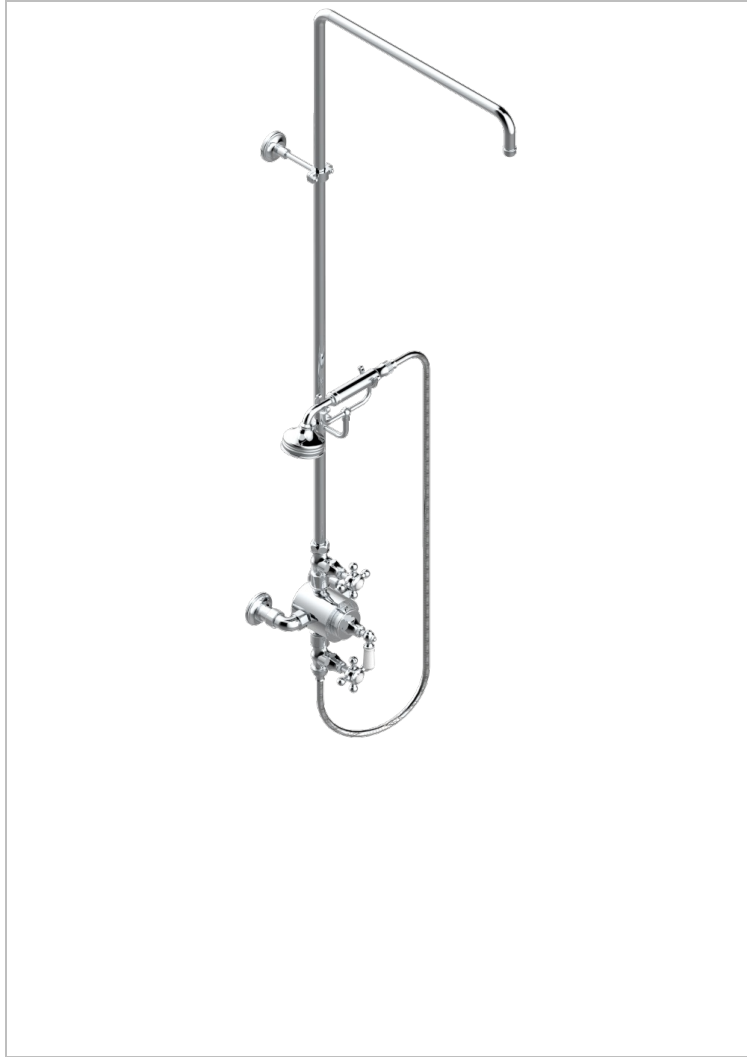

Wall mounted thermostatic shower mixer / shut off valves / exposed shower column / telephone shower, hose and Wall mounted cradle - 150 mm centres. (without shower head)

### CHARACTERISTIC

- 1900
- Wall mounted thermostatic shower mixer / shut off valves / exposed shower column / telephone shower, hose and Wall mounted cradle - 150 mm centres. (without shower head)

### TECHNICAL SPECS

- Recommandé : 3 bars (max. 5 bars) - Advised : 43,5 psi (max. 72 psi)
- Douchette : 9,5 l/min à 3 bars (2.52 gpm at 43.5 psi)
- ajouter la pomme - add the showerhead

### AVAILABLE FINITIONS

Antique nickel - H28  
 Black ceram - D30  
 Blush PVD - H62  
 Brass color PVD - H49  
 Brown bronze color PVD - F33  
 Gold color PVD - H52

Graphite PVD - H64  
 Lacquered light bronze - D01  
 Matt Umber PVD - H67  
 Matt blush PVD - H60  
 Matt brass color PVD - H50  
 Matt brown bronze color PVD - F34