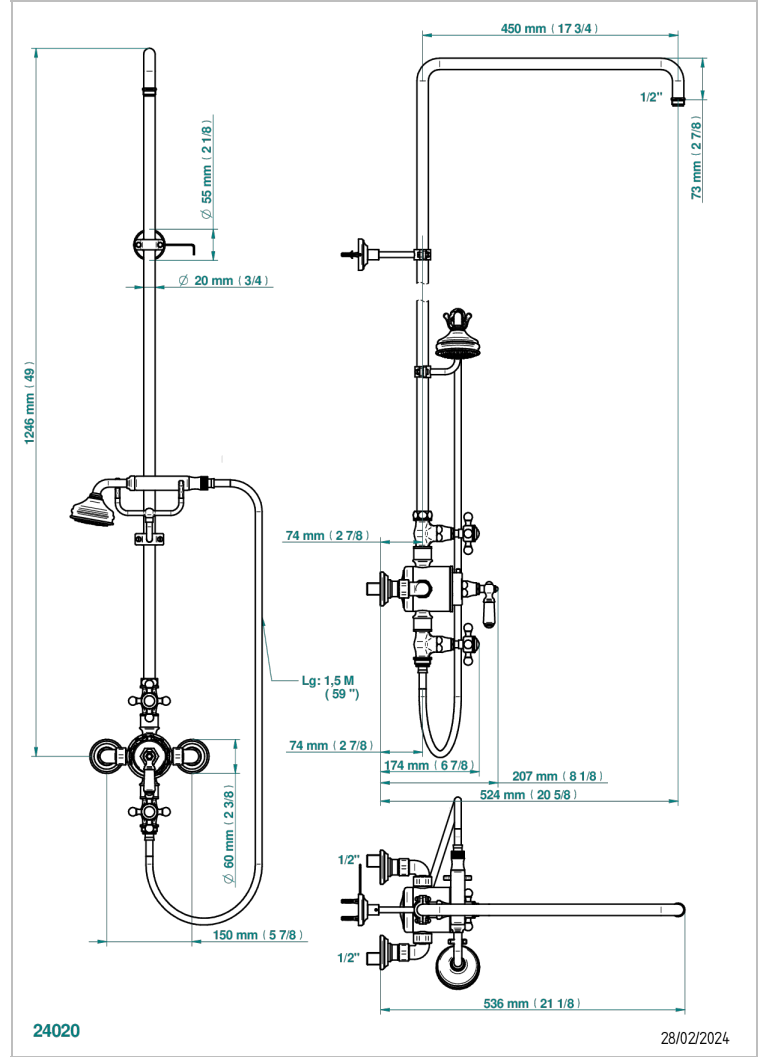

1900

G25-64TRCD

Wall mounted thermostatic shower mixer / shut off valves / exposed shower column / telephone shower, hose and Wall mounted cradle - 150 mm centres. (without shower head)

CHARACTERISTIC

- 1900
- Wall mounted thermostatic shower mixer / shut off valves / exposed shower column / telephone shower, hose and Wall mounted cradle - 150 mm centres. (without shower head)

TECHNICAL SPECS

- Recommandé : 3 bars (max. 5 bars) - Advised : 43,5 psi (max. 72 psi)
- Douchette : 9,5 l/min à 3 bars (2.52 gpm at 43.5 psi)
- ajouter la pomme - add the showerhead

AVAILABLE FINITIONS

Antique nickel - H28
Black ceram - D30
Blush PVD - H62
Brass color PVD - H49
Brown bronze color PVD - F33
Gold color PVD - H52

Graphite PVD - H64
Lacquered light bronze - D01
Matt Umber PVD - H67
Matt blush PVD - H60
Matt brass color PVD - H50
Matt brown bronze color PVD - F34