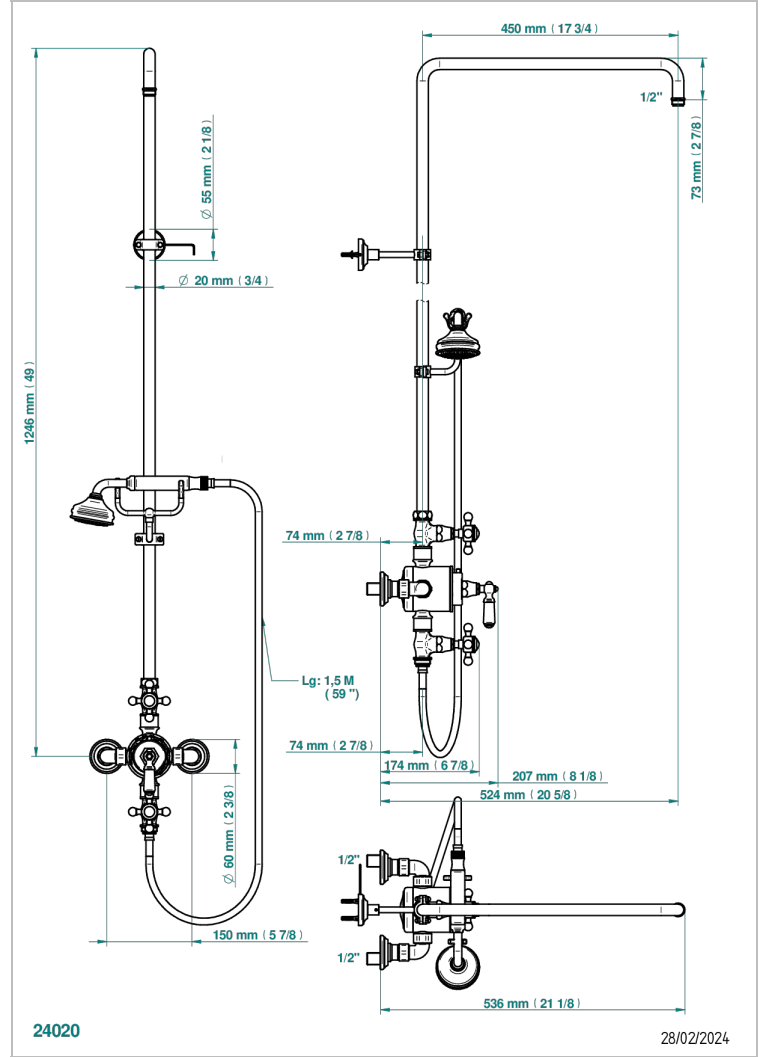

# 1900

G25-64TRCD

Wall mounted thermostatic shower mixer / shut off valves / exposed shower column / telephone shower, hose and Wall mounted cradle - 150 mm centres. (without shower head)

## CHARACTERISTIC

- 1900
- Wall mounted thermostatic shower mixer / shut off valves / exposed shower column / telephone shower, hose and Wall mounted cradle - 150 mm centres. (without shower head)

## TECHNICAL SPECS

- Recommandé : 3 bars (max. 5 bars) - Advised : 43,5 psi (max. 72 psi)
- Douchette : 9,5 l/min à 3 bars (2.52 gpm at 43.5 psi)
- ajouter la pomme - add the showerhead

## AVAILABLE FINITIONS

Antique nickel - H28  
Black ceram - D30  
Blush PVD - H62  
Brass color PVD - H49  
Brown bronze color PVD - F33  
Gold color PVD - H52

Graphite PVD - H64  
Lacquered light bronze - D01  
Matt Umber PVD - H67  
Matt blush PVD - H60  
Matt brass color PVD - H50  
Matt brown bronze color PVD - F34