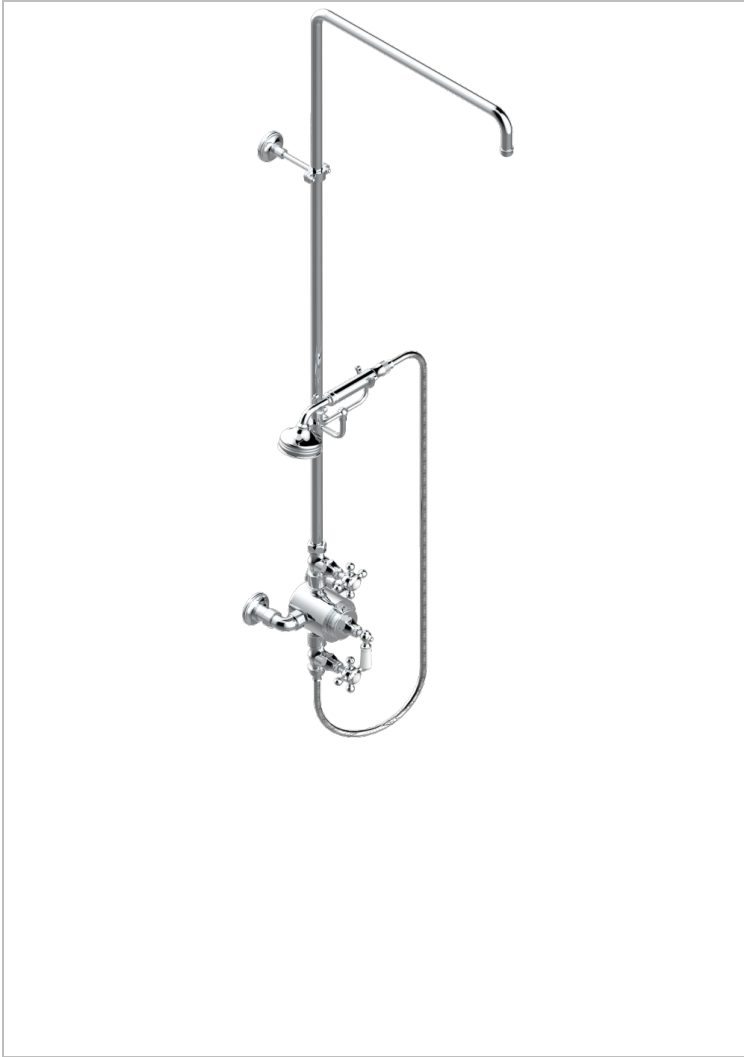

# 1900

G25-64TRCD

Wall mounted thermostatic shower mixer / shut off valves / exposed shower column / telephone shower, hose and Wall mounted cradle - 150 mm centres. (without shower head)

## CHARACTERISTIC

- 1900
- Wall mounted thermostatic shower mixer / shut off valves / exposed shower column / telephone shower, hose and Wall mounted cradle - 150 mm centres. (without shower head)

## TECHNICAL SPECS

- Recommandé : 3 bars (max. 5 bars) - Advised : 43,5 psi (max. 72 psi)
- Douchette : 9,5 l/min à 3 bars (2.52 gpm at 43.5 psi)
- ajouter la pomme - add the showerhead

## AVAILABLE FINITIONS

Antique nickel - H28  
Black ceram - D30  
Blush PVD - H62  
Brass color PVD - H49  
Brown bronze color PVD - F33  
Gold color PVD - H52

Graphite PVD - H64  
Lacquered light bronze - D01  
Matt Umber PVD - H67  
Matt blush PVD - H60  
Matt brass color PVD - H50  
Matt brown bronze color PVD - F34