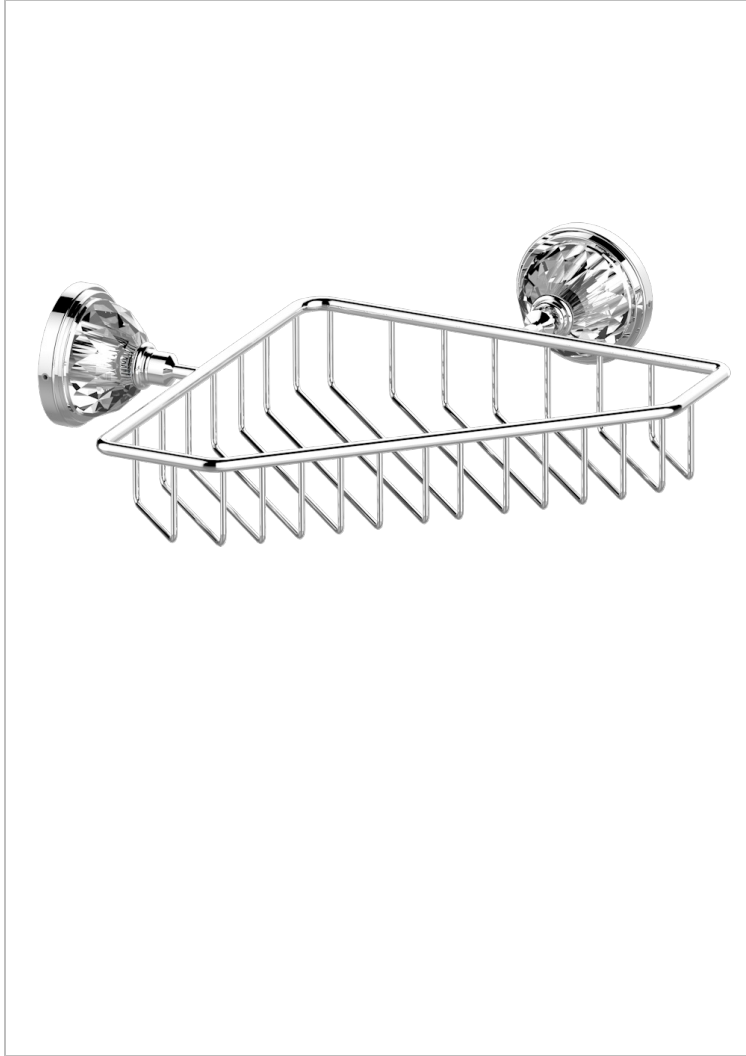

MANDARINE CRISTALLIA DIAMANT

U1K-3623

Large corner soap basket, wall mounted

THG[®]
PARIS

24007

09/12/2013

CHARACTERISTIC

- Mandarine Cristallia Diamant
- Large corner soap basket, wall mounted

AVAILABLE FINITIONS

Black ceram - D30
Blush PVD - H62
Brass color PVD - H49
Brown bronze color PVD - F33
Chrome polished - A02
Chrome polished / gold polished - G02

Copper antique matt, coated - H07
Gold color PVD - H52
Gold mat - F07
Gold polished - F01
Graphite PVD - H64
Light coated bronze - D01