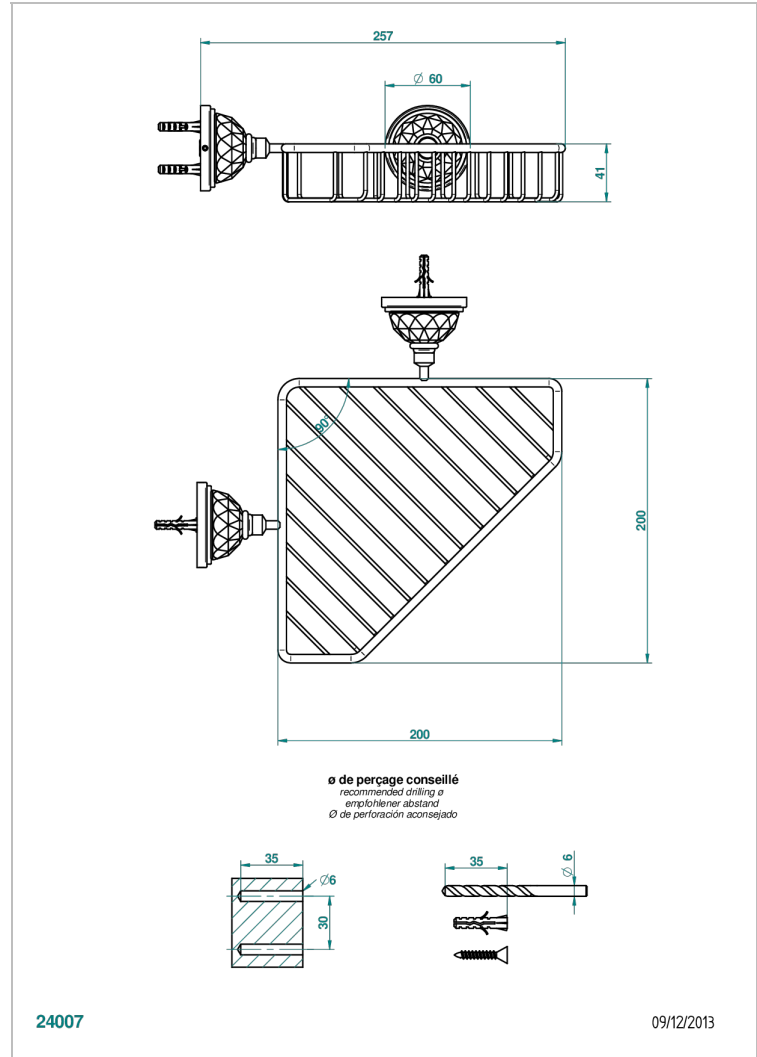

MANDARINE CRISTALLIA DIAMANT

U1K-3623

Large corner soap basket, wall mounted

THG[®]
PARIS

24007

09/12/2013

CHARACTERISTIC

- Mandarine Cristallia Diamant
- Large corner soap basket, wall mounted