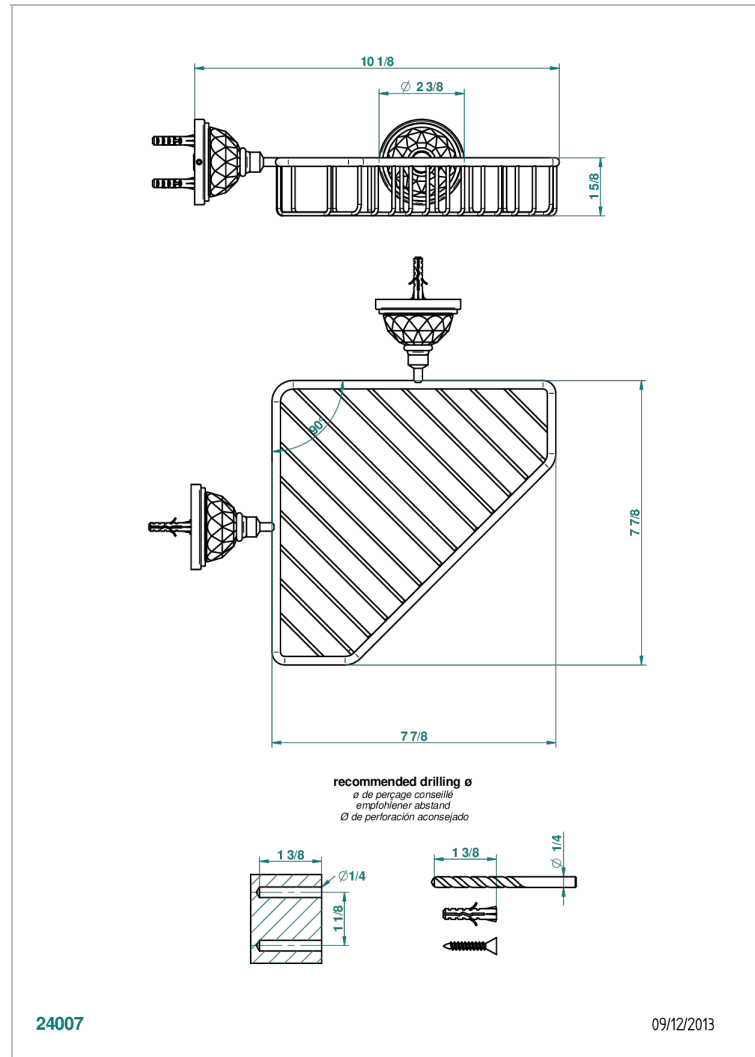

MANDARINE CRISTALLIA DIAMANT

U1K-3623

Large corner soap basket, wall mounted

THG[®]
PARIS

CHARACTERISTIC

- Mandarine Cristallia Diamant
- Large corner soap basket, wall mounted

AVAILABLE FINITIONS

Black ceram - D30
Blush PVD - H62
Brass color PVD - H49
Brown bronze color PVD - F33
Chrome polished - A02
Chrome polished / gold polished - G02