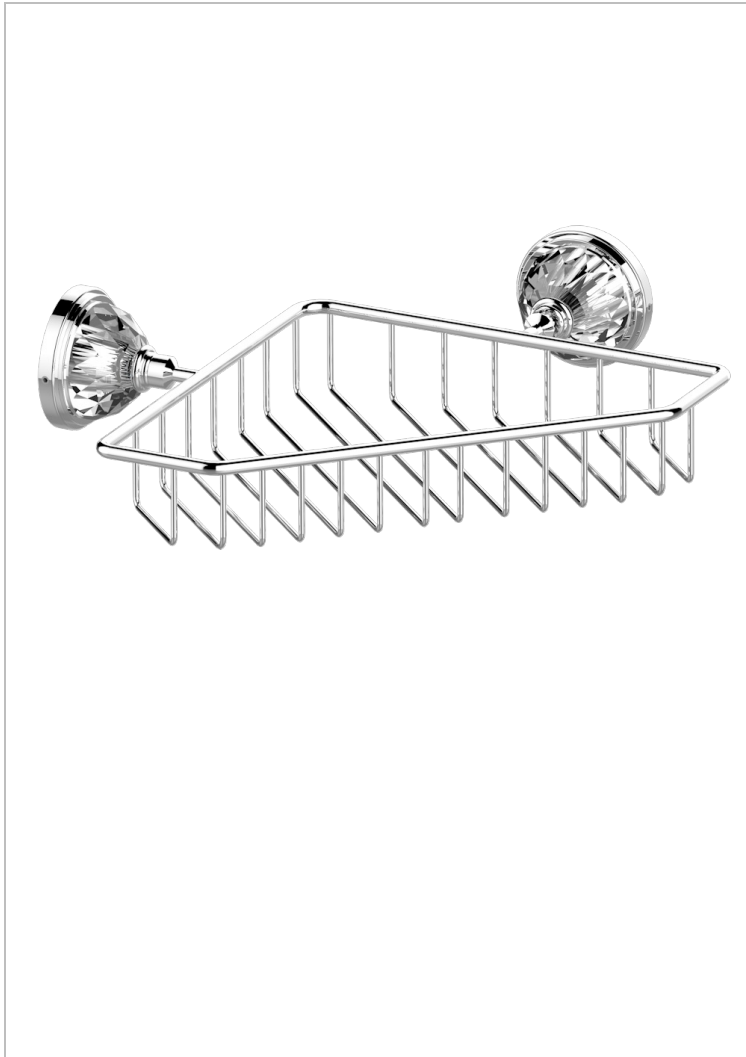

MANDARINE CRISTALLIA DIAMANT

U1K-3623

Large corner soap basket, wall mounted

THG[®]
PARIS

CHARACTERISTIC

- Mandarine Cristallia Diamant
- Large corner soap basket, wall mounted

AVAILABLE FINITIONS

Black ceram - D30
Blush PVD - H62
Brass color PVD - H49
Brown bronze color PVD - F33
Chrome polished - A02
Chrome polished / gold polished - G02

Copper antique matt, coated - H07
Gold color PVD - H52
Gold mat - F07
Gold polished - F01
Graphite PVD - H64
Light coated bronze - D01

Matt Umber PVD - H67
Matt blush PVD - H60
Matt brass color PVD - H50
Matt brown bronze color PVD - F34
Matt chrome (American satin) - C02
Matt gold color PVD - H53