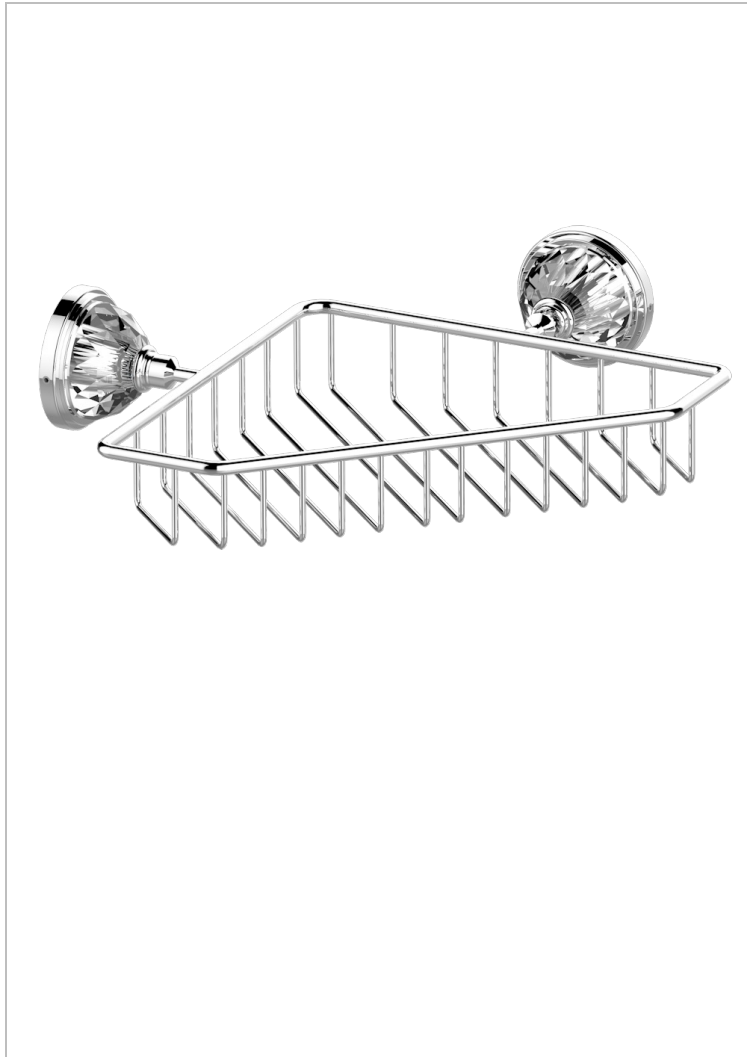

# MANDARINE CRISTALLIA DIAMANT

U1K-3623

Corner soap dish with flanges, 200 x 200 mm

THG<sup>®</sup>  
PARIS

## CHARACTERISTIC

- Mandarine Cristallia Diamant
- Corner soap dish with flanges, 200 x 200 mm

## AVAILABLE FINITIONS

Antique nickel - H28  
Black ceram - D30  
Blush PVD - H62  
Brass color PVD - H49  
Brown bronze color PVD - F33  
Gold color PVD - H52

Graphite PVD - H64  
Lacquered light bronze - D01  
Matt Umber PVD - H67  
Matt blush PVD - H60  
Matt brass color PVD - H50  
Matt brown bronze color PVD - F34