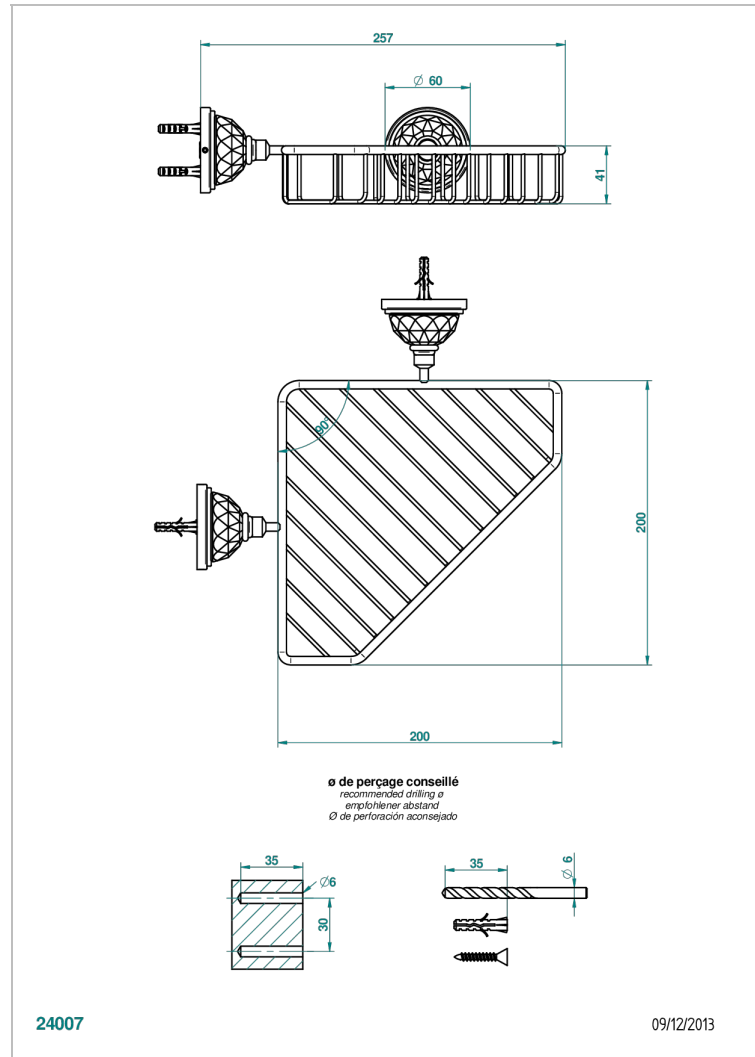

# MANDARINE CRISTALLIA DIAMANT

U1K-3623

Corner soap dish with flanges, 200 x 200 mm

THG<sup>®</sup>  
PARIS

## CHARACTERISTIC

- Mandarine Cristallia Diamant
- Corner soap dish with flanges, 200 x 200 mm