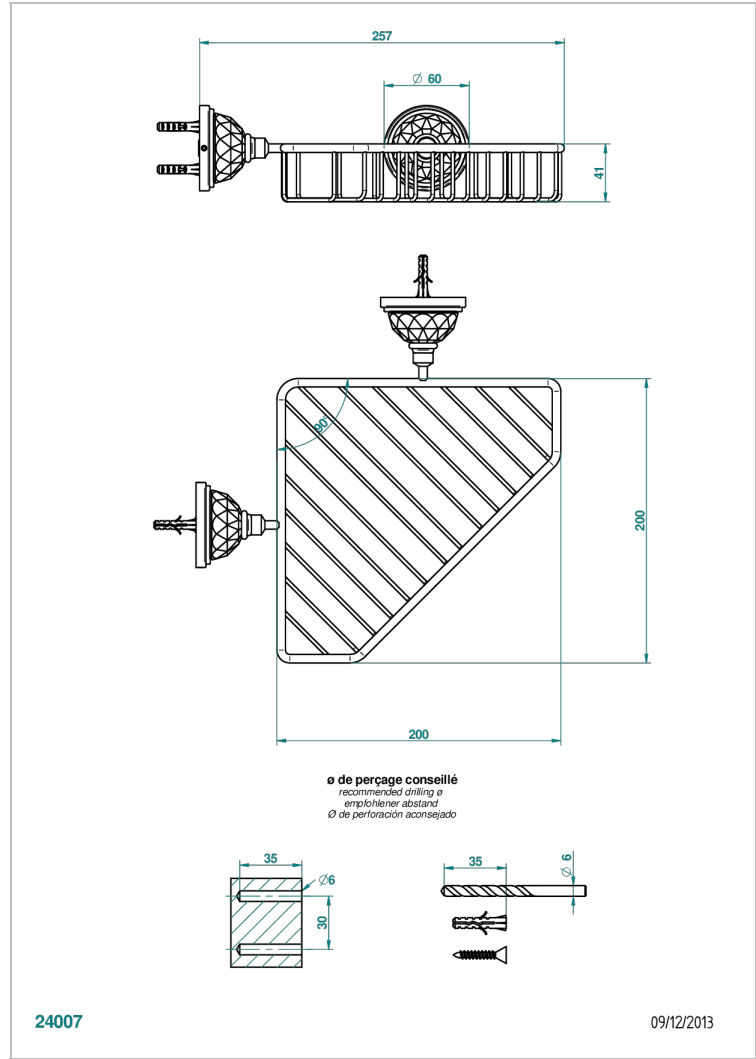

MANDARINE CRISTALLIA DIAMANT

U1K-3623

Corner soap dish with flanges, 200 x 200 mm

24007

09/12/2013

CHARACTERISTIC

- Mandarine Cristallia Diamant
- Corner soap dish with flanges, 200 x 200 mm

AVAILABLE FINITIONS