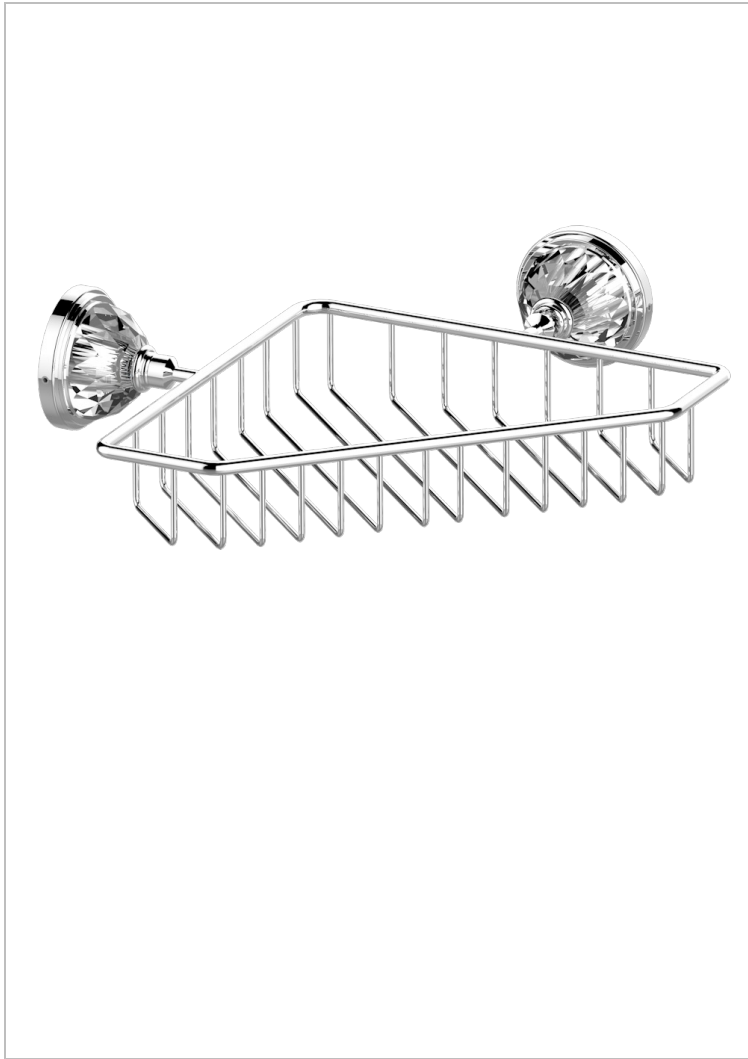

MANDARINE CRISTALLIA DIAMANT

U1K-3623

Corner soap dish with flanges, 200 x 200 mm

24007

09/12/2013

CHARACTERISTIC

- Mandarine Cristallia Diamant
- Corner soap dish with flanges, 200 x 200 mm

AVAILABLE FINITIONS

Antique nickel - H28
Black ceram - D30
Blush PVD - H62
Brass color PVD - H49
Brown bronze color PVD - F33
Gold color PVD - H52

Graphite PVD - H64
Lacquered light bronze - D01
Matt Umber PVD - H67
Matt blush PVD - H60
Matt brass color PVD - H50
Matt brown bronze color PVD - F34