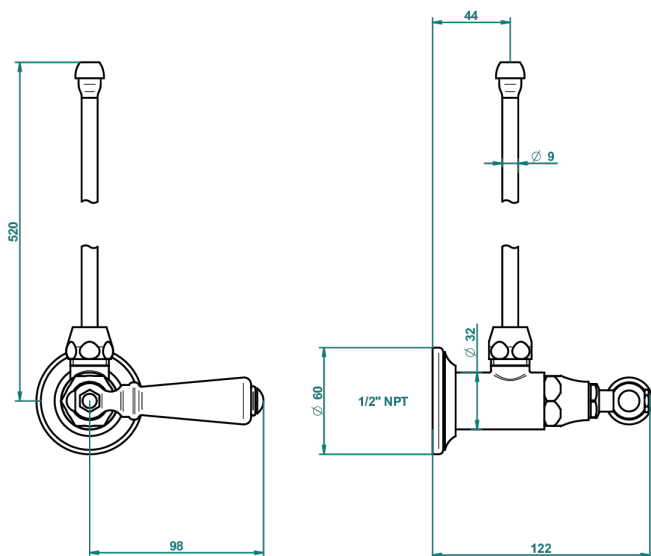

# CHARLESTON CON MANETAS

G75-181/SLA

Angle valve with 3/8 supply lavatory quick adaptor set

THG<sup>®</sup>  
PARIS

24006

23/08/2016

## CARACTERÍSTICAS

- Charleston con manetas
- Angle valve with 3/8 supply lavatory quick adaptor set