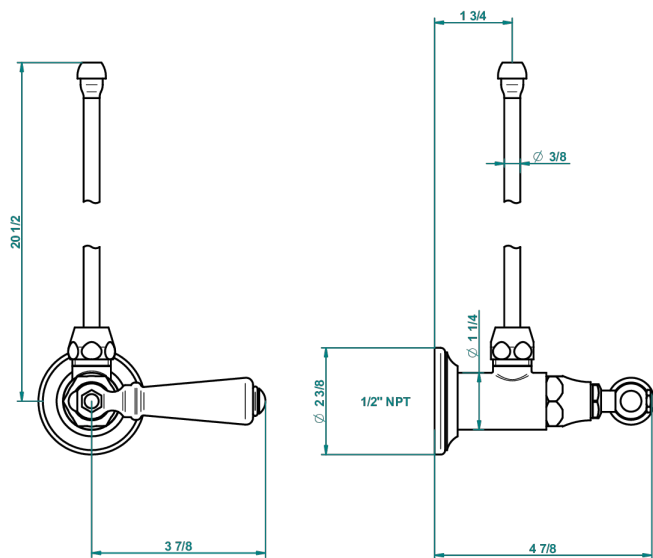

CHARLESTON CON MANETAS

G75-181/SLA

Angle valve with 3/8 supply lavatory quick adaptor set

THG[®]
PARIS

24006

23/08/2016

CARACTERÍSTICAS

- Charleston con manetas
- Angle valve with 3/8 supply lavatory quick adaptor set