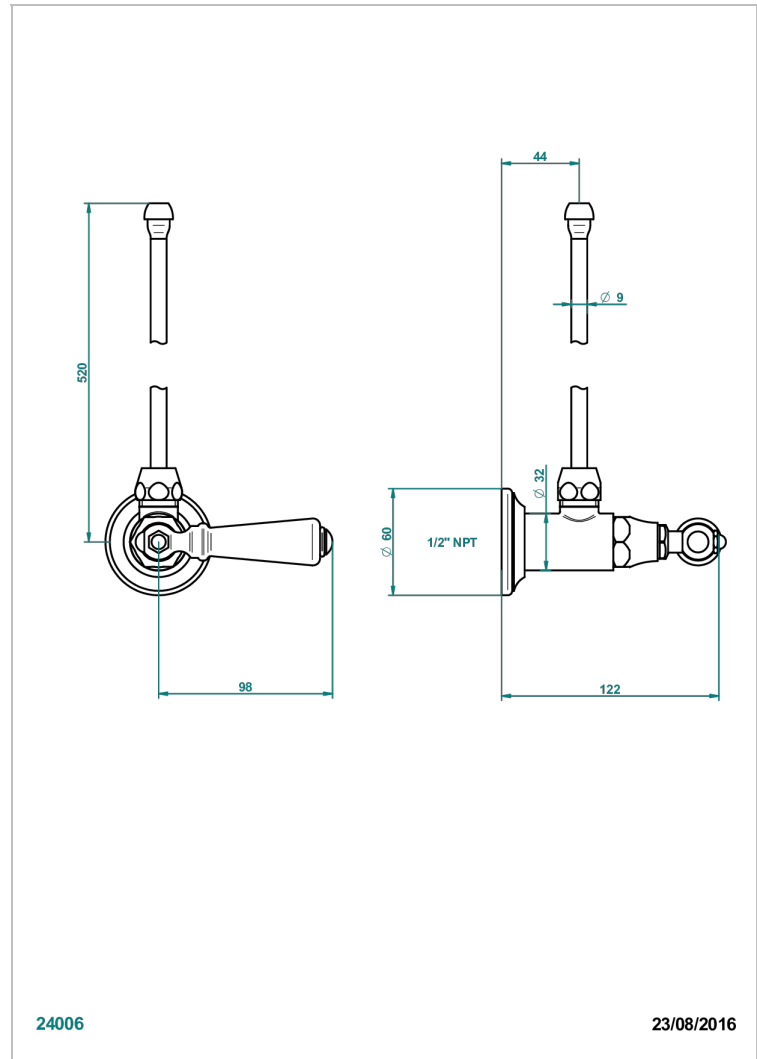

1900 CON MANETAS

G28-181/SLA

Angle valve with 3/8 supply lavatory quick adaptor set

THG[®]
PARIS

CARACTERÍSTICAS

- 1900 con manetas
- Angle valve with 3/8 supply lavatory quick adaptor set

ACABADOS DISPONIBLES