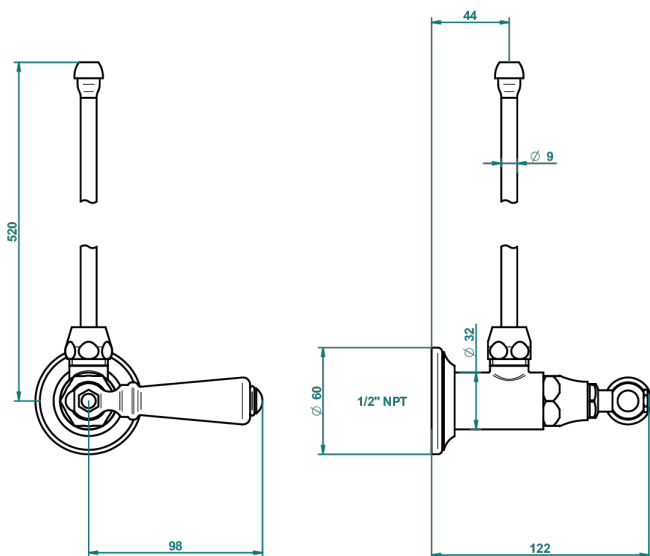

1900 WITH LEVER HANDLES

G28-181/SLA

Angle supply valve with 3/8" adaptor set

THG[®]
PARIS

24006

23/08/2016

CHARACTERISTIC

- 1900 with lever handles
- Angle supply valve with 3/8" adaptor set