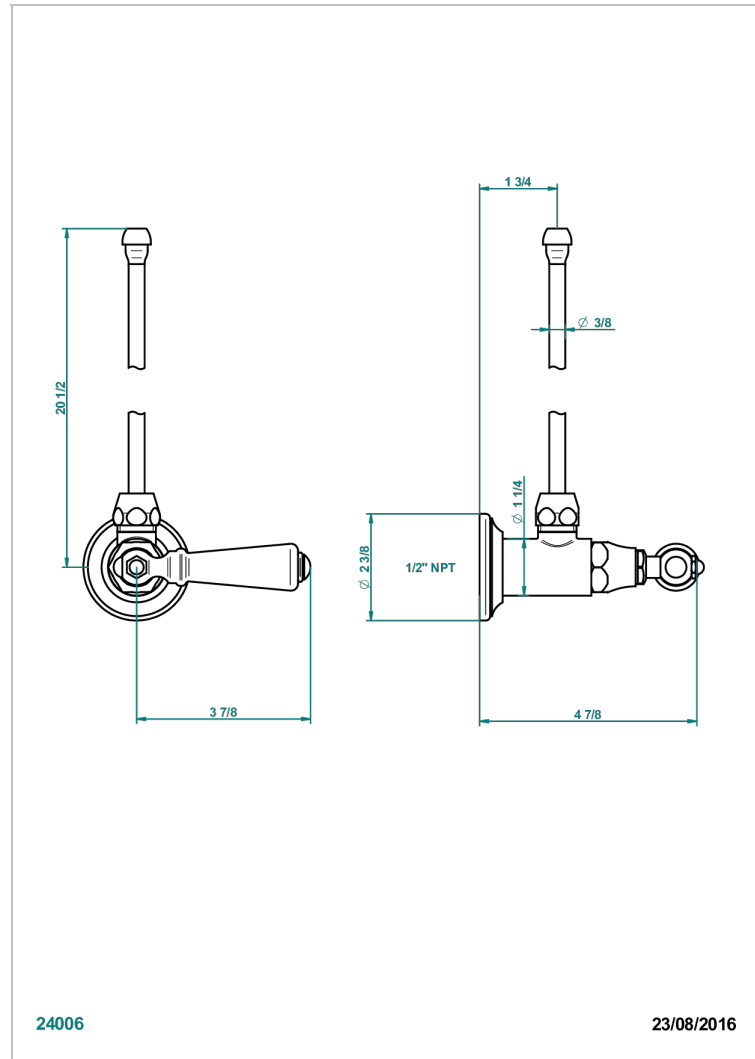

1900 WITH LEVER HANDLES

G28-181/SLA

Angle supply valve with 3/8" adaptor set

CHARACTERISTIC

- 1900 with lever handles
- Angle supply valve with 3/8" adaptor set

AVAILABLE FINITIONS

Black ceram - D30
Blush PVD - H62
Brass color PVD - H49
Brown bronze color PVD - F33
Chrome polished - A02
Chrome polished / gold polished - G02