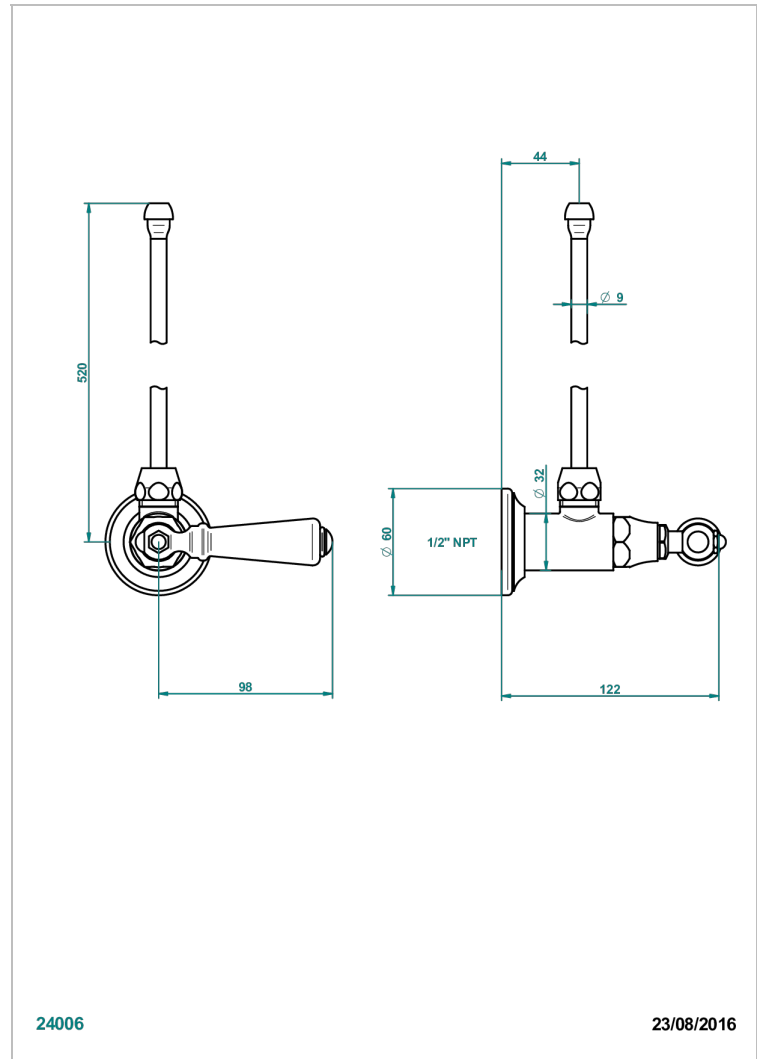

BROADWAY CON MANETAS

A04-181/SLA

Angle valve with 3/8 supply lavatory quick adaptor set

THG[®]
PARIS

CARACTERÍSTICAS

- Broadway con manetas
- Angle valve with 3/8 supply lavatory quick adaptor set

ACABADOS DISPONIBLES