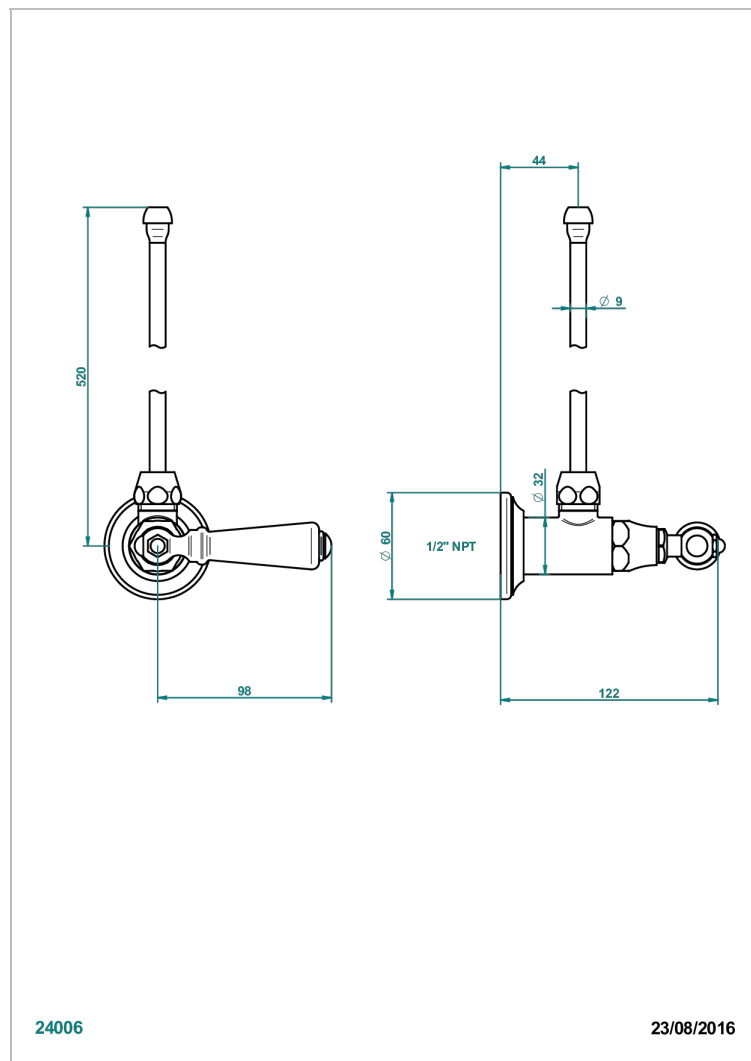

# BROADWAY WITH WHITE PORCELAIN LEVER HANDLES

A04-181/SLA

Angle supply valve with 3/8" adaptor set

## CHARACTERISTIC

- Broadway with white porcelain lever handles
- Angle supply valve with 3/8" adaptor set