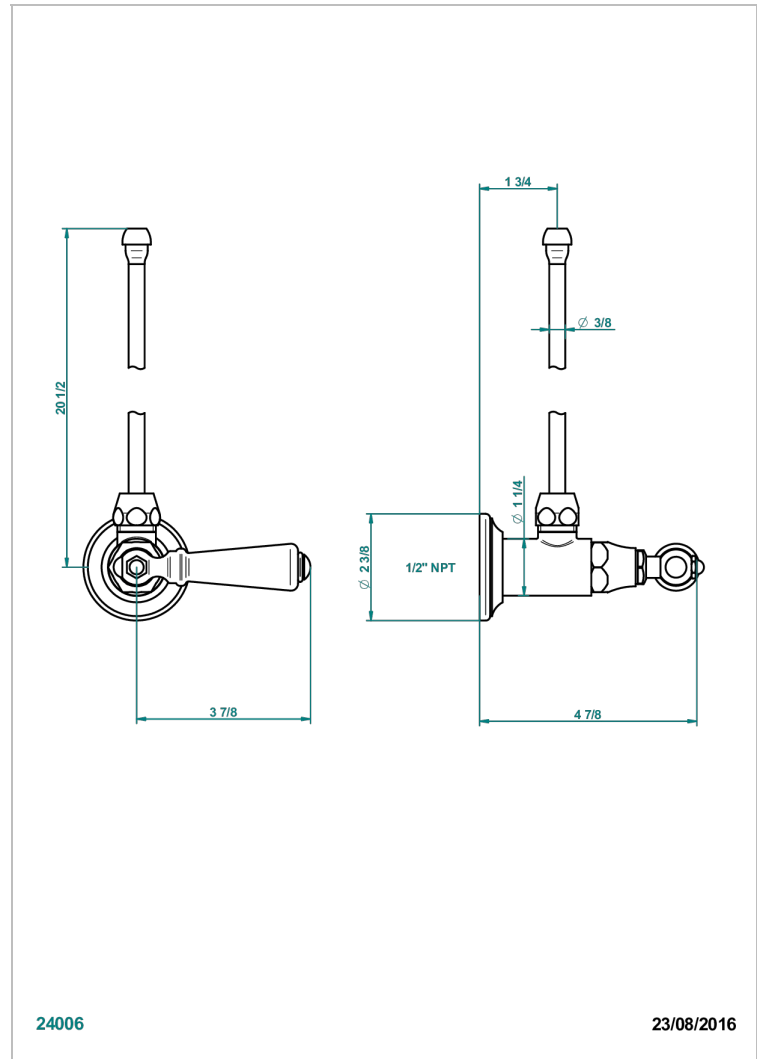

# BROADWAY CON MANETAS

A04-181/SLA

Angle valve with 3/8 supply lavatory quick adaptor set

THG<sup>®</sup>  
PARIS

## CARACTERÍSTICAS

- Broadway con manetas
- Angle valve with 3/8 supply lavatory quick adaptor set