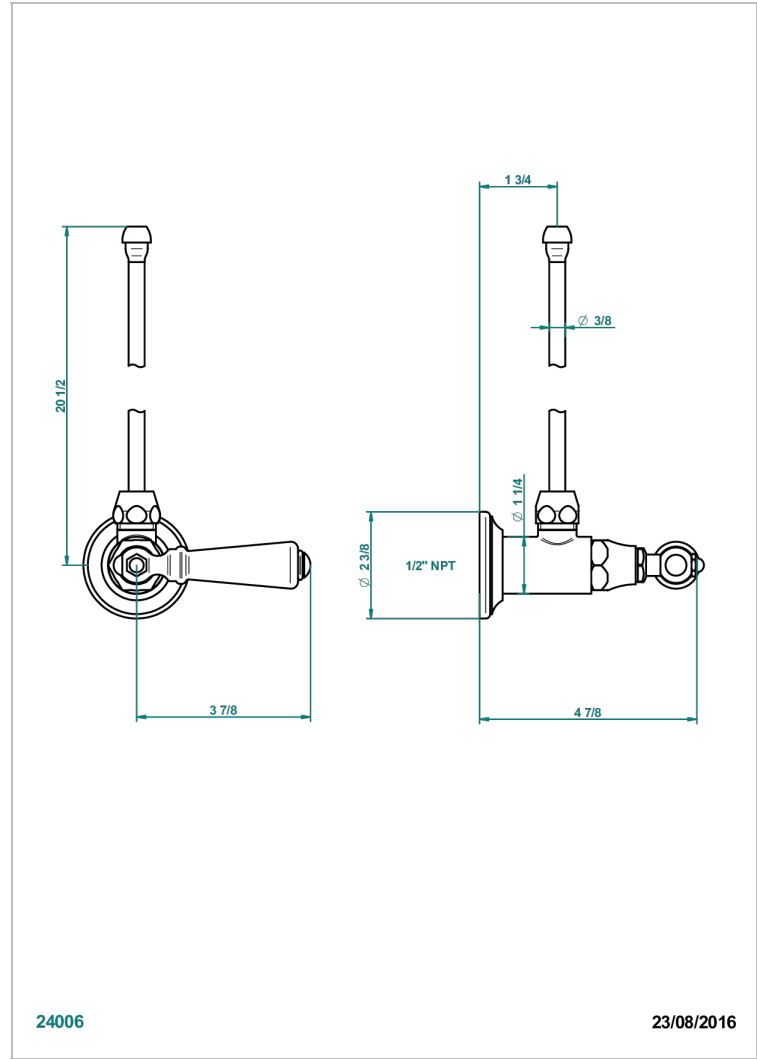

BROADWAY WITH WHITE PORCELAIN LEVER HANDLES

A04-181/SLA

Angle supply valve with 3/8" adaptor set

CHARACTERISTIC

- Broadway with white porcelain lever handles
- Angle supply valve with 3/8" adaptor set

AVAILABLE FINITIONS