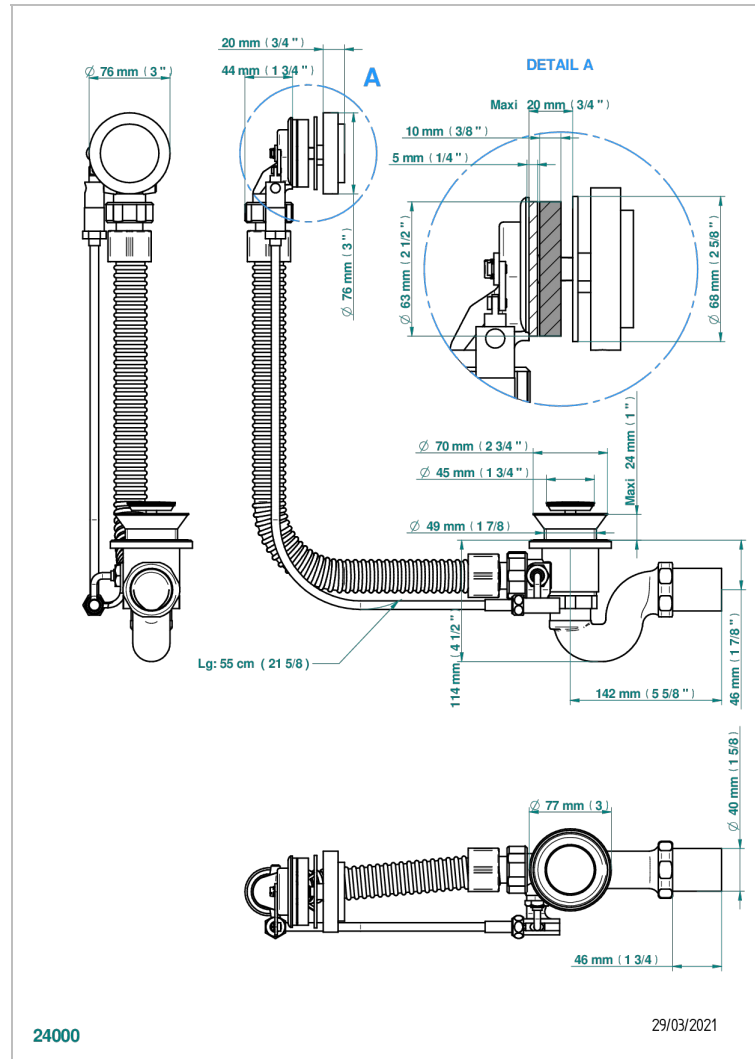

DIPLOMATE ROYALE

U4D-300

Complete bath pop-up waste -cable lg 55 cm

CHARACTERISTIC

- Diplome Royale
- Complete bath pop-up waste -cable lg 55 cm

AVAILABLE FINITIONS

Blush PVD - H62
Brass color PVD - H49
Brown bronze color PVD - F33
Gold color PVD - H52
Graphite PVD - H64
Matt Umber PVD - H67