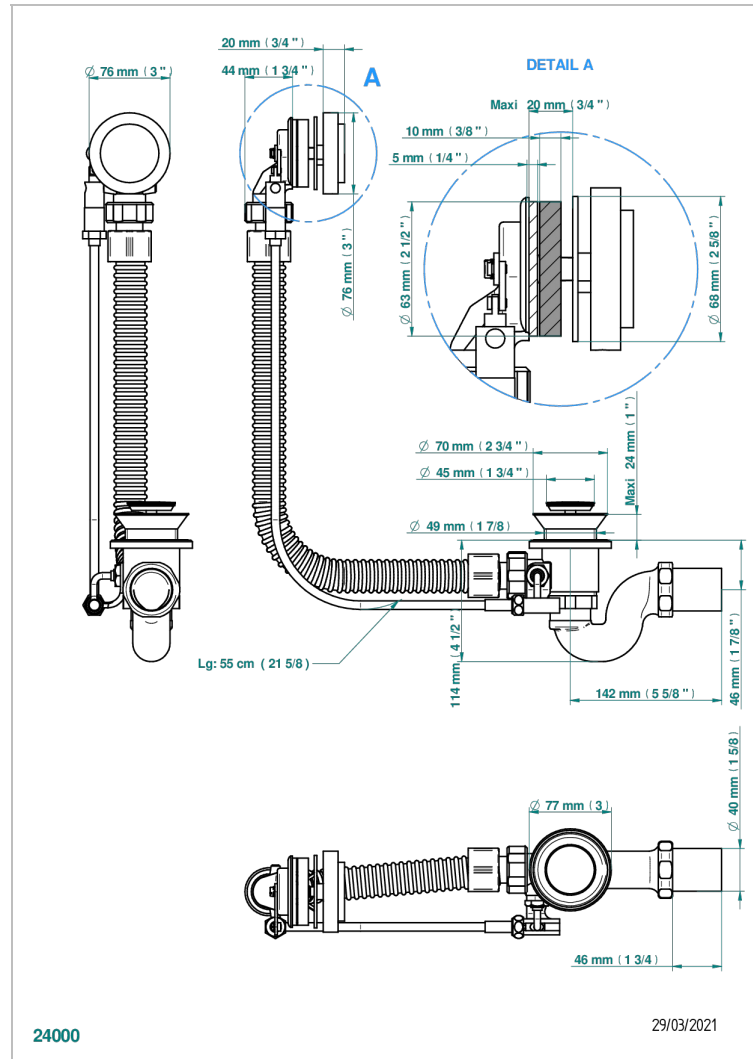

DIPLOMATE ROYALE

U4D-300

Complete bath pop-up waste -cable lg 55 cm

THG[®]
PARIS

CHARACTERISTIC

- Diplome Royale
- Complete bath pop-up waste -cable lg 55 cm

AVAILABLE FINITIONS

Blush PVD - H62
Brass color PVD - H49
Brown bronze color PVD - F33
Gold color PVD - H52
Graphite PVD - H64
Matt Umber PVD - H67