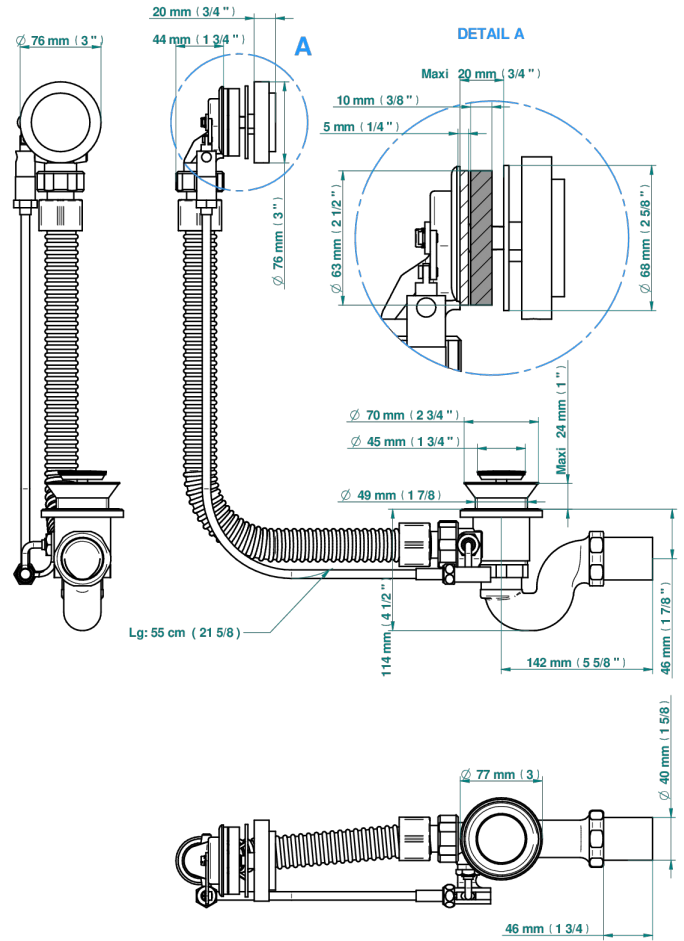

DIPLOMATE ROPED RINGS

U4C-300

Complete bath pop-up waste -cable lg 55 cm

24000

29/03/2021

CHARACTERISTIC

- Diplomat Roped rings
- Complete bath pop-up waste -cable lg 55 cm

AVAILABLE FINITIONS

Nickel color PVD - H55
Polished chrome (color finish) - A02
Umber PVD - H66