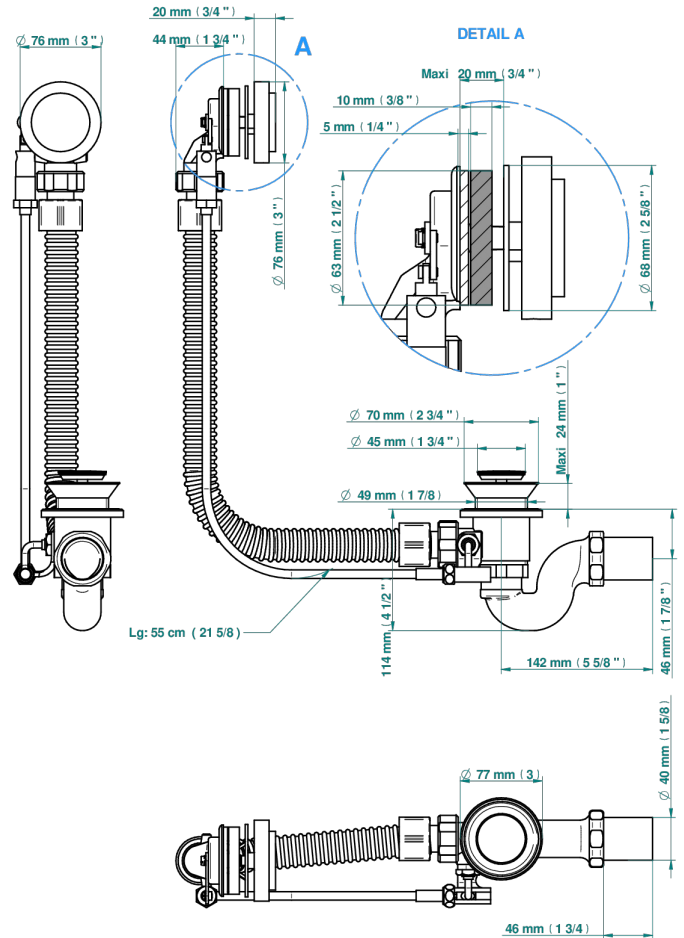

# DIPLOMATE ROPED RINGS

U4C-300

Complete bath pop-up waste -cable lg 55 cm

24000

29/03/2021

## CHARACTERISTIC

- Diplomat Roped rings
- Complete bath pop-up waste -cable lg 55 cm

Nickel color PVD - H55  
Polished chrome (color finish) - A02  
Umber PVD - H66