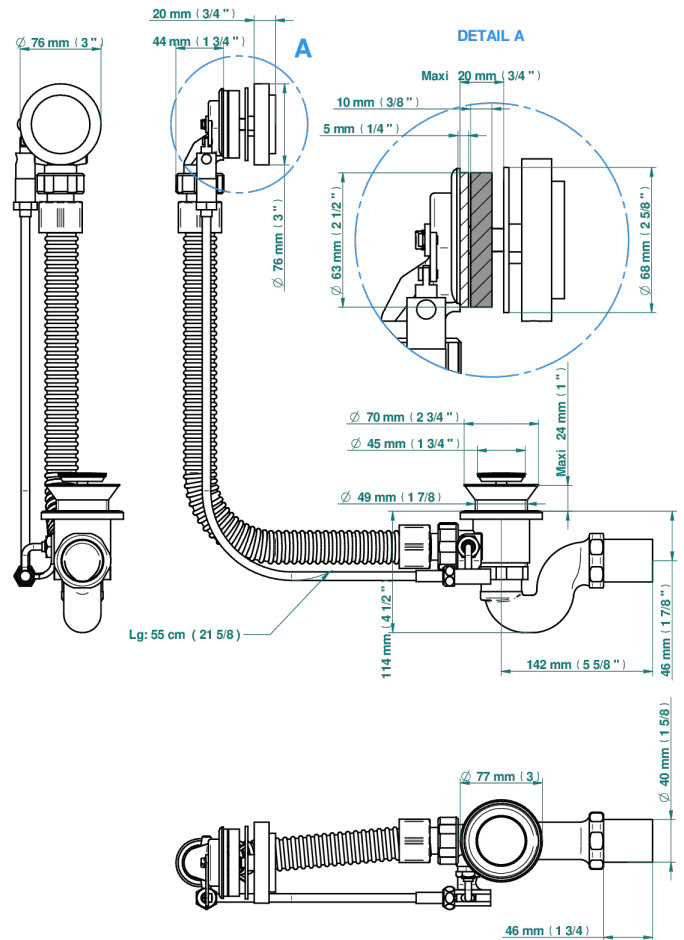

# DIPLOMATE GROOVED RINGS

U4B-300

Complete bath pop-up waste -cable lg 55 cm

24000

29/03/2021

## CHARACTERISTIC

- Diplomat Grooved rings
- Complete bath pop-up waste -cable lg 55 cm

Nickel color PVD - H55  
Polished chrome (color finish) - A02  
Umber PVD - H66