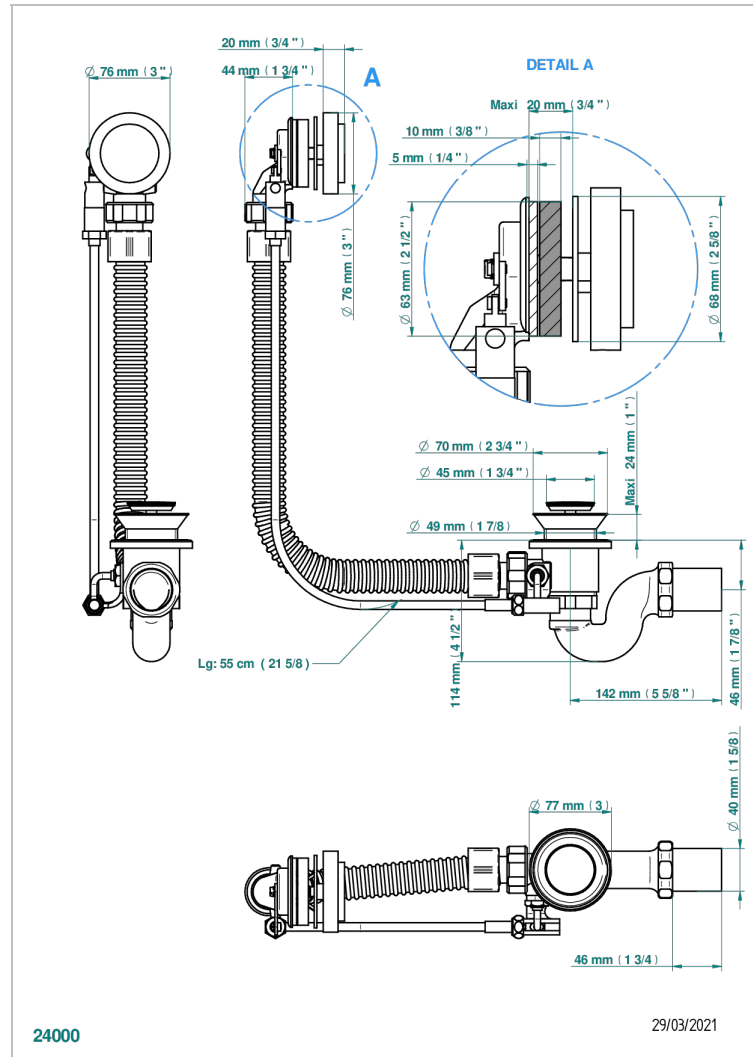

# DIPLOMATE GROOVED RINGS

U4B-300

Complete bath pop-up waste -cable lg 55 cm

THG<sup>®</sup>  
PARIS

## CHARACTERISTIC

- Diplomat Grooved rings
- Complete bath pop-up waste -cable lg 55 cm

Nickel color PVD - H55  
Polished chrome (color finish) - A02  
Umber PVD - H66