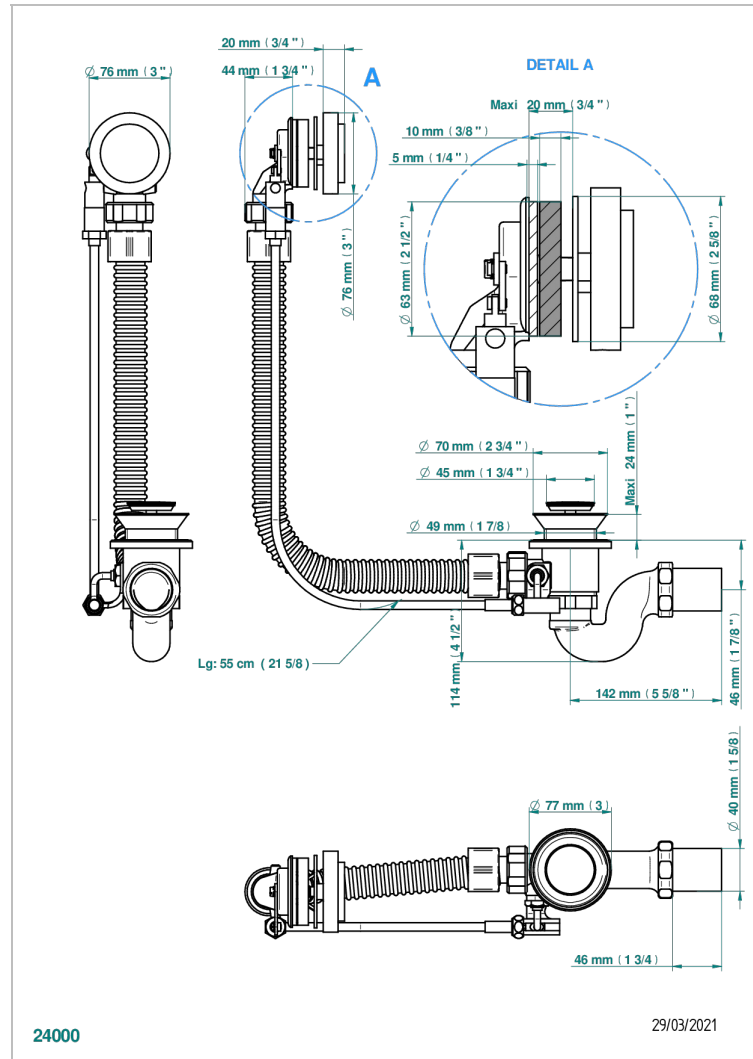

# DIPLOMATE SMOOTH RINGS

U4A-300

Complete bath pop-up waste -cable lg 55 cm

## CHARACTERISTIC

- Diplomat Smooth rings
- Complete bath pop-up waste -cable lg 55 cm

Nickel color PVD - H55  
 Polished chrome (color finish) - A02  
 Umber PVD - H66