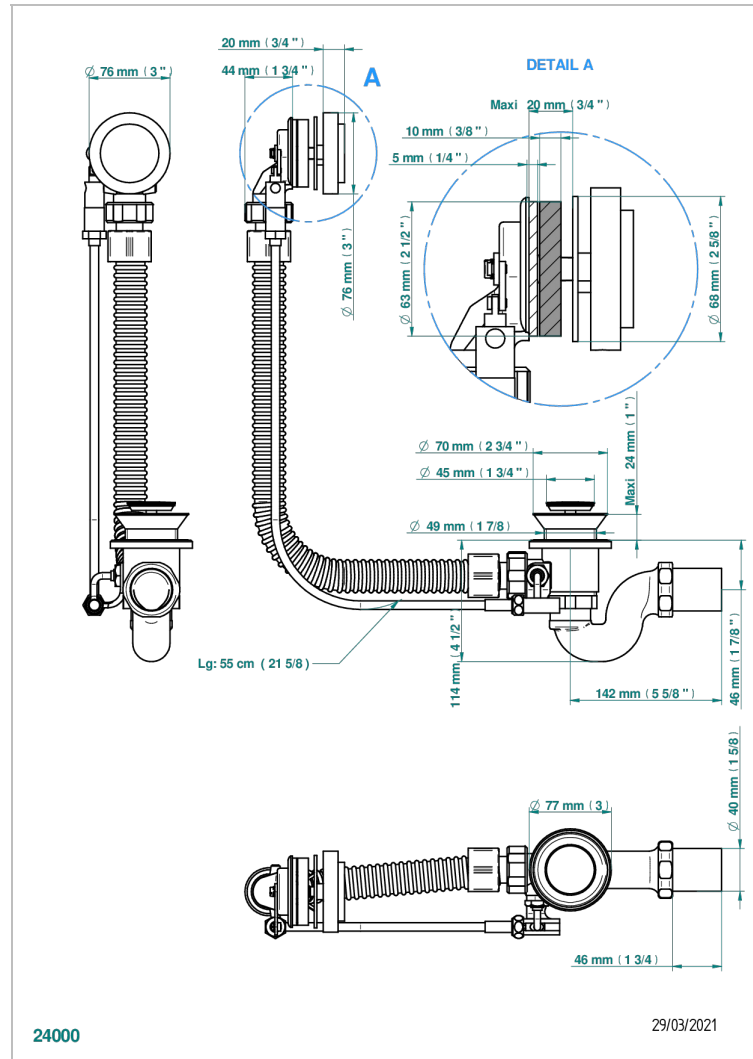

DIPLOMATE SMOOTH RINGS

U4A-300

Complete bath pop-up waste -cable lg 55 cm

THG[®]
PARIS

CHARACTERISTIC

- Diplomat Smooth rings
- Complete bath pop-up waste -cable lg 55 cm

AVAILABLE FINITIONS

Blush PVD - H62
Brass color PVD - H49
Brown bronze color PVD - F33
Gold color PVD - H52
Graphite PVD - H64
Matt Umber PVD - H67