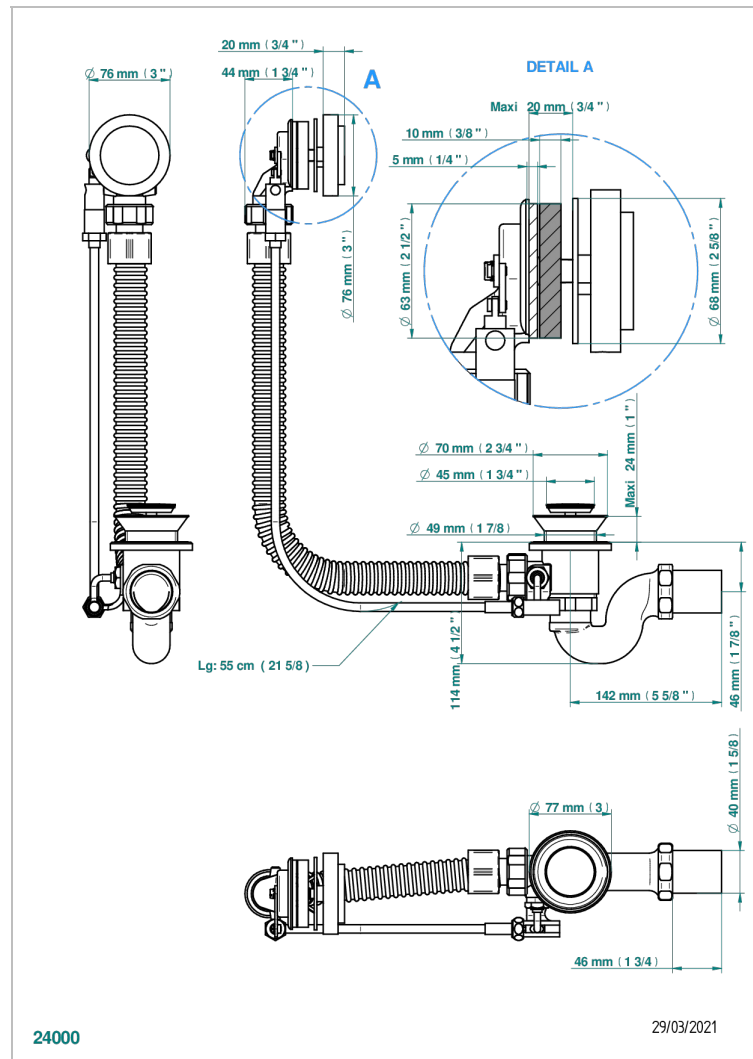

NIHAL GREEN PORCELAIN

U2R-300

Complete bath pop-up waste -cable lg 55 cm

THG[®]
PARIS

CHARACTERISTIC

- Nihal Green porcelain
- Complete bath pop-up waste -cable lg 55 cm

AVAILABLE FINITIONS

Blush PVD - H62
Brass color PVD - H49
Brown bronze color PVD - F33
Gold color PVD - H52
Graphite PVD - H64
Matt Umber PVD - H67