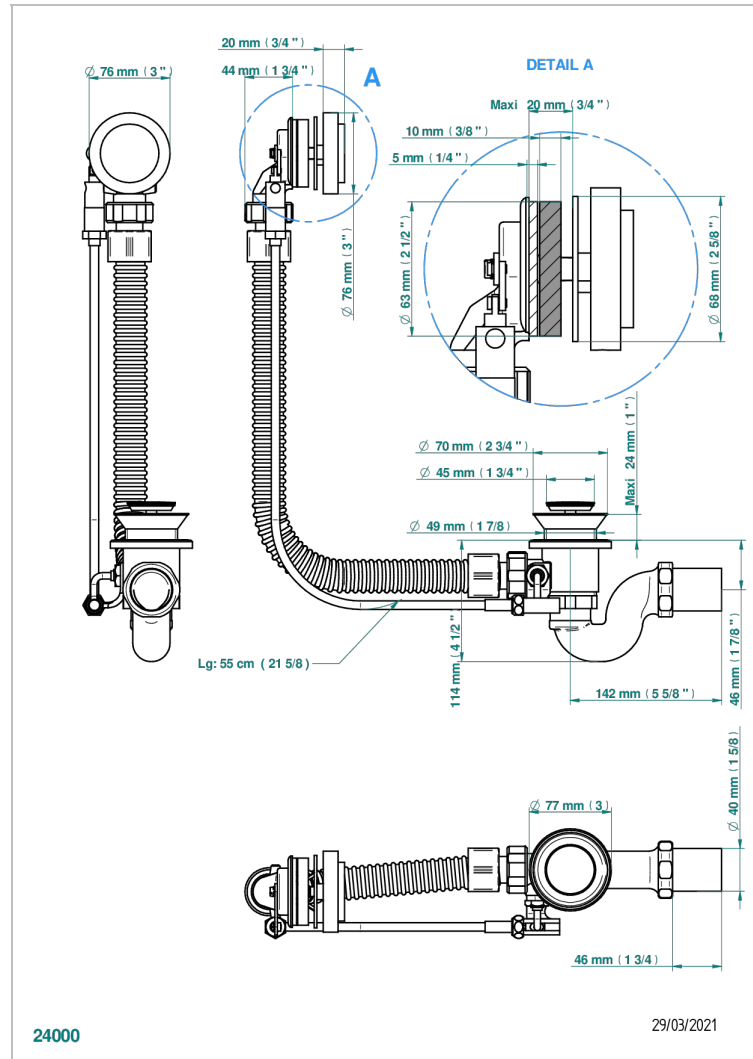

# NIHAL BLACK PORCELAIN

U2P-300

Complete bath pop-up waste -cable lg 55 cm

THG<sup>®</sup>  
PARIS

## CHARACTERISTIC

- Nihal Black porcelain
- Complete bath pop-up waste -cable lg 55 cm

Nickel color PVD - H55  
Polished chrome (color finish) - A02  
Umber PVD - H66