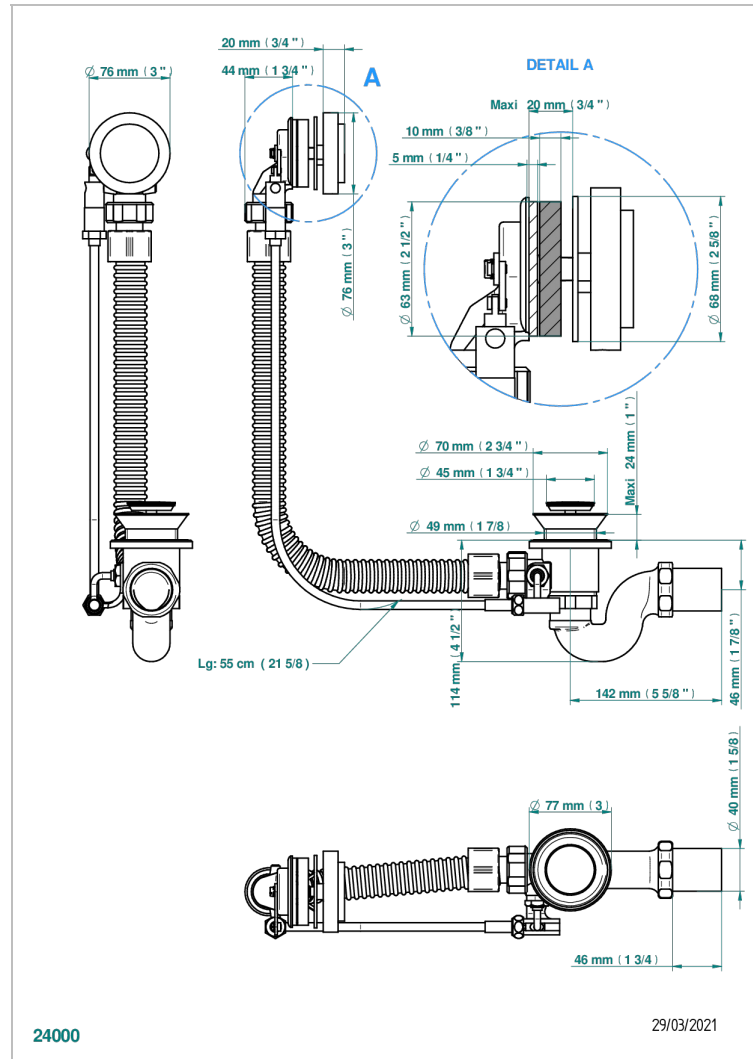

NIHAL BLACK PORCELAIN

U2P-300

Complete bath pop-up waste -cable lg 55 cm

THG[®]
PARIS

CHARACTERISTIC

- Nihal Black porcelain
- Complete bath pop-up waste -cable lg 55 cm

AVAILABLE FINITIONS

Blush PVD - H62
Brass color PVD - H49
Brown bronze color PVD - F33
Gold color PVD - H52
Graphite PVD - H64
Matt Umber PVD - H67