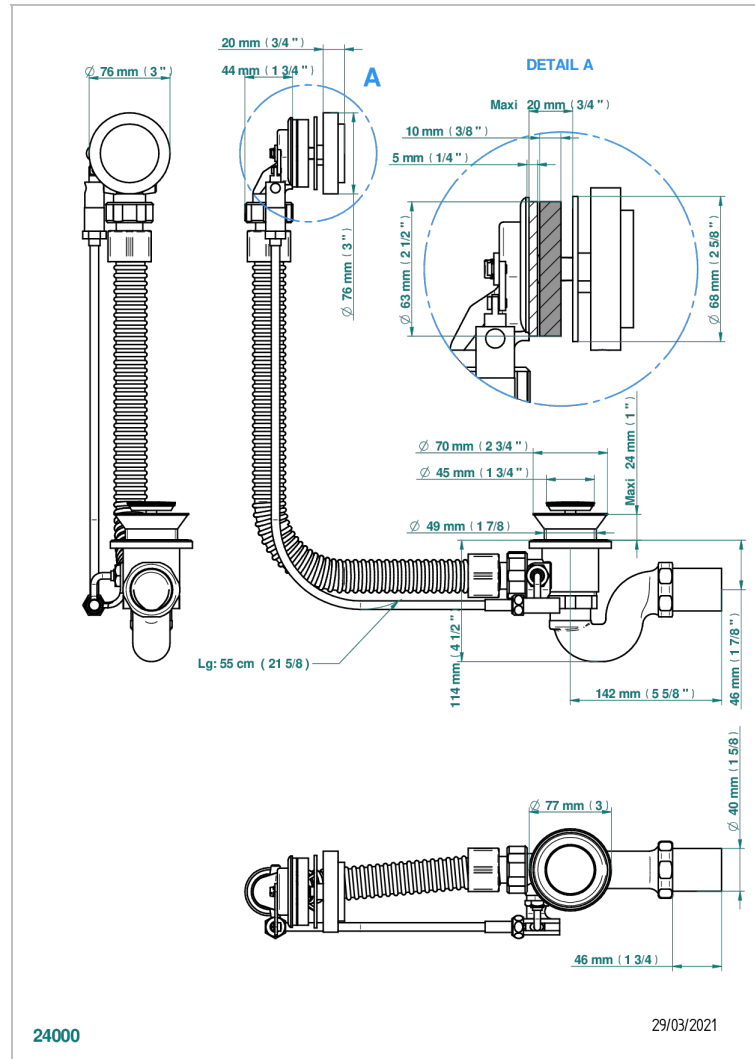

NIHAL IVORY PORCELAIN

U2N-300

Complete bath pop-up waste -cable lg 55 cm

THG[®]
PARIS

CHARACTERISTIC

- Nihal Ivory porcelain
- Complete bath pop-up waste -cable lg 55 cm

AVAILABLE FINITIONS

Blush PVD - H62
Brass color PVD - H49
Brown bronze color PVD - F33
Gold color PVD - H52
Graphite PVD - H64
Matt Umber PVD - H67