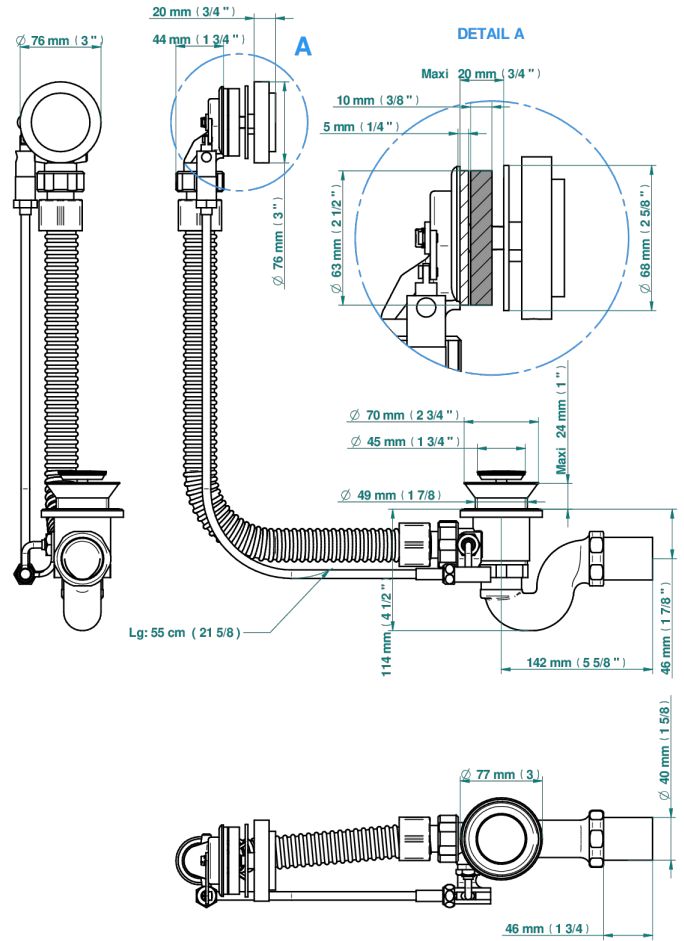

# INFINI WHITE PORCELAIN WITH GOLD DECOR

U2F-300

Complete bath pop-up waste -cable lg 55 cm

THG<sup>®</sup>  
PARIS

24000

29/03/2021

## CHARACTERISTIC

- Infini White Porcelain with Gold decor
- Complete bath pop-up waste -cable lg 55 cm

Nickel color PVD - H55  
Polished chrome (color finish) - A02  
Umber PVD - H66