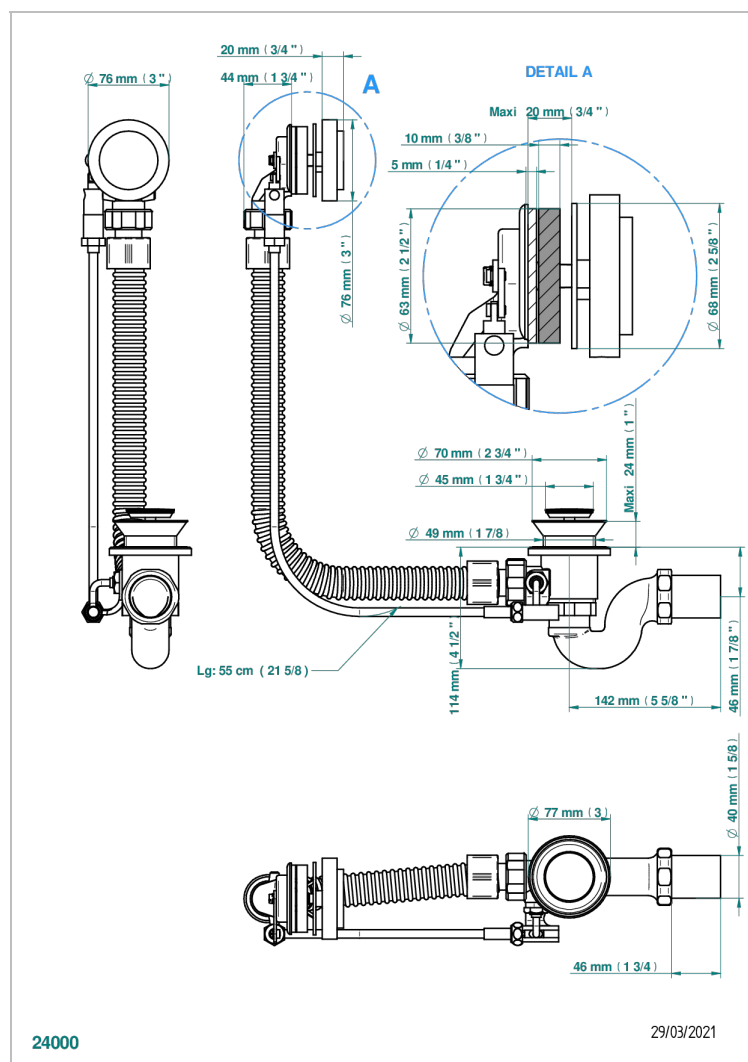

INFINI WHITE PORCELAIN WITH PLATINUM DECOR

U2E-300

Complete bath pop-up waste -cable lg 55 cm

CHARACTERISTIC

- Infini White Porcelain with Platinum decor
- Complete bath pop-up waste -cable lg 55 cm

AVAILABLE FINITIONS

Nickel color PVD - H55
Polished chrome (color finish) - A02
Umber PVD - H66