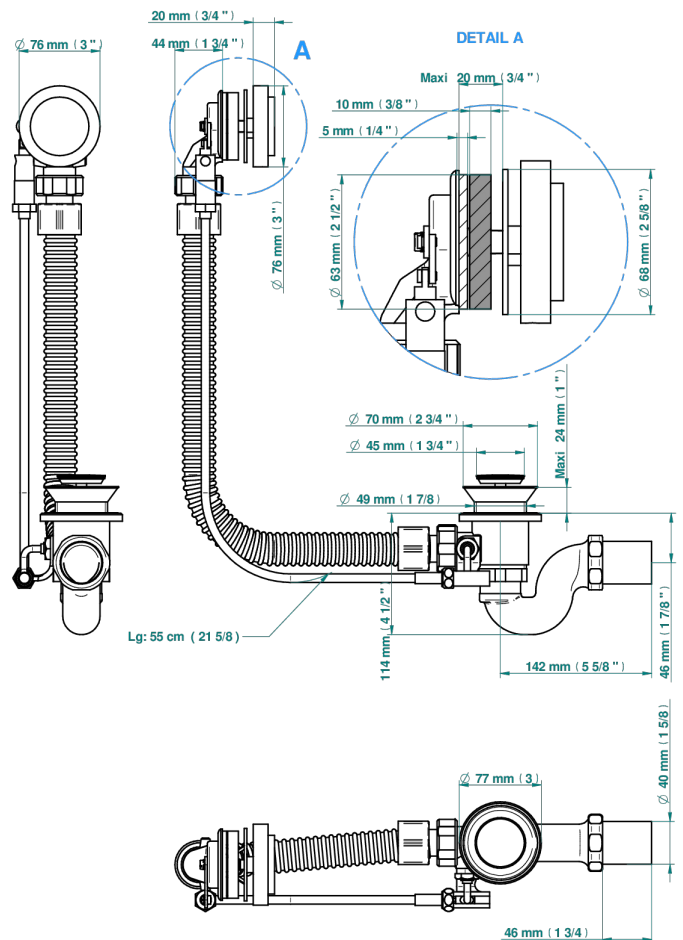

INFINI WHITE PORCELAIN

U2D-300

Complete bath pop-up waste -cable lg 55 cm

THG[®]
PARIS

24000

29/03/2021

CHARACTERISTIC

- Infini White Porcelain
- Complete bath pop-up waste -cable lg 55 cm

Nickel color PVD - H55
Polished chrome (color finish) - A02
Umber PVD - H66