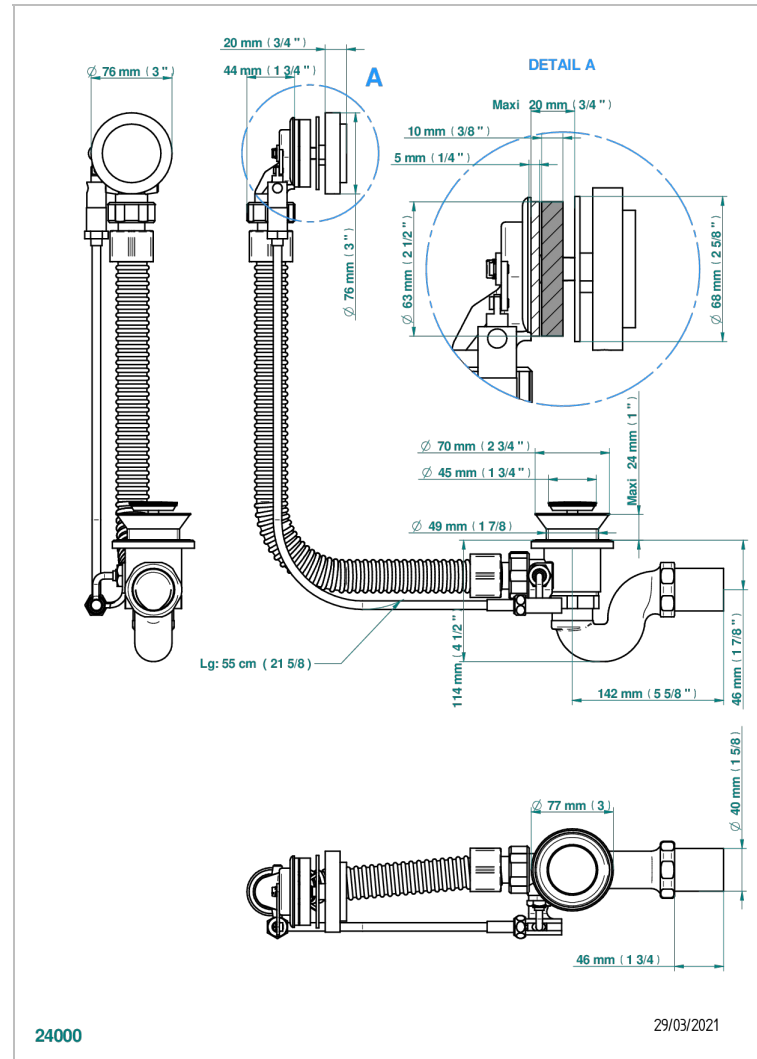

# LE 11 WITH LEVER

U2B-300

Complete bath pop-up waste -cable lg 55 cm

## CHARACTERISTIC

- Le 11 with lever
- Complete bath pop-up waste -cable lg 55 cm

Nickel color PVD - H55  
Polished chrome (color finish) - A02  
Umber PVD - H66