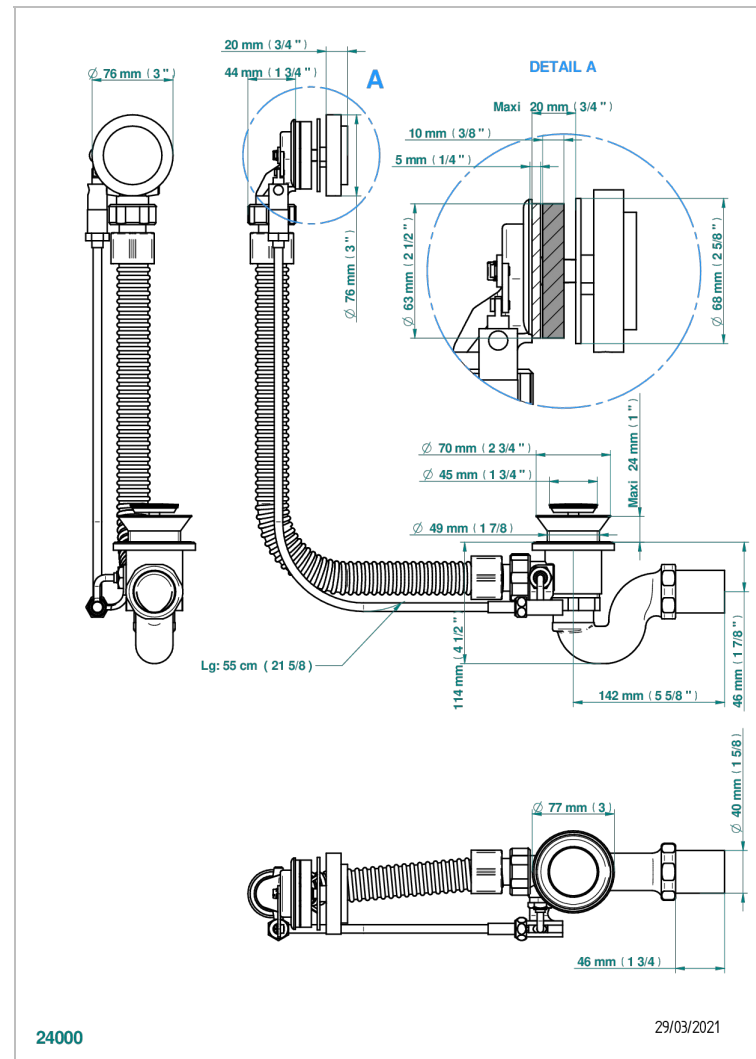

# LE 11 WITH LEVER

U2B-300

Complete bath pop-up waste -cable lg 55 cm

## CHARACTERISTIC

- Le 11 with lever
- Complete bath pop-up waste -cable lg 55 cm

Nickel color PVD - H55  
Polished chrome (color finish) - A02  
Umber PVD - H66