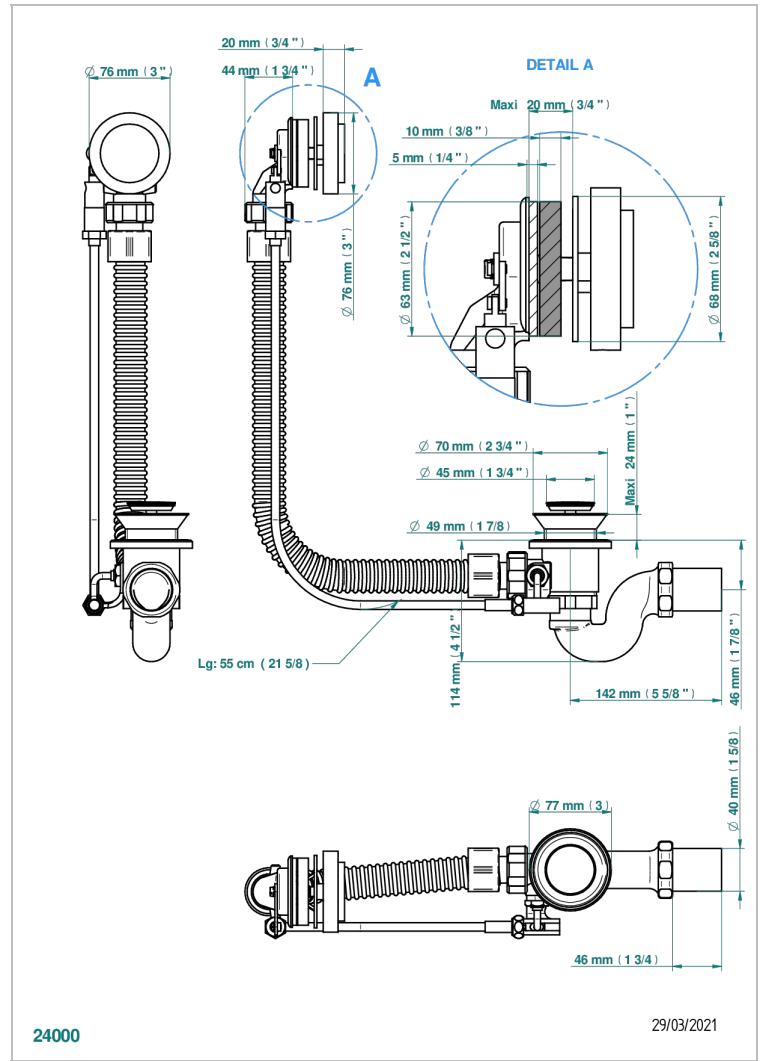

LE 11

U2A-300

Complete bath pop-up waste -cable lg 55 cm

CHARACTERISTIC

- Le 11
- Complete bath pop-up waste -cable lg 55 cm

AVAILABLE FINITIONS

Blush PVD - H62
Brass color PVD - H49
Brown bronze color PVD - F33
Gold color PVD - H52
Graphite PVD - H64
Matt Umber PVD - H67