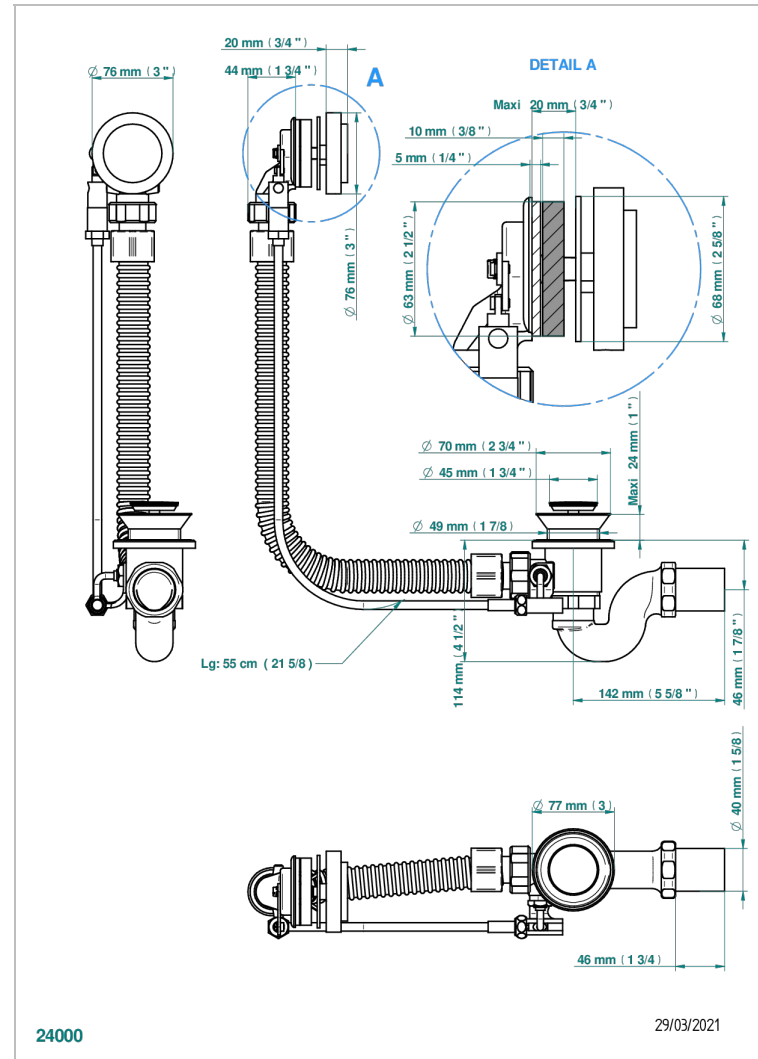

LE 11

U2A-300

Complete bath pop-up waste -cable lg 55 cm

CHARACTERISTIC

- Le 11
- Complete bath pop-up waste -cable lg 55 cm

AVAILABLE FINITIONS

Blush PVD - H62
Brass color PVD - H49
Brown bronze color PVD - F33
Gold color PVD - H52
Graphite PVD - H64
Matt Umber PVD - H67