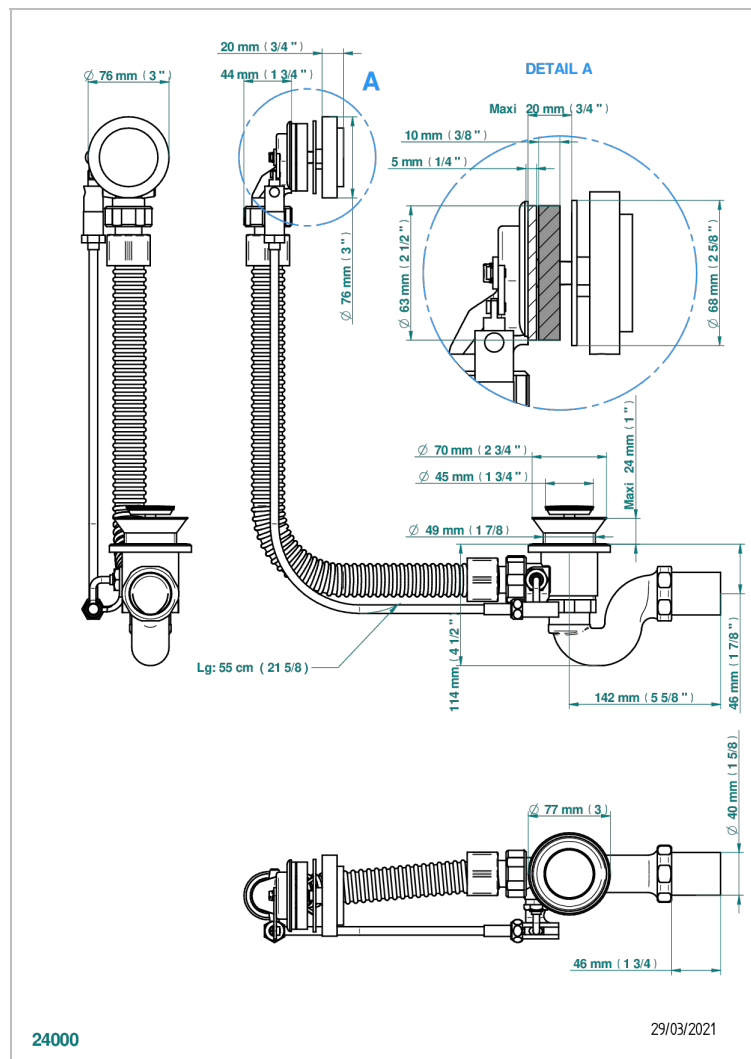

SYSTEM HOWLITE WITH LEVER

G9H-300

Complete bath pop-up waste -cable lg 55 cm

CHARACTERISTIC

- System Howlite with lever
- Complete bath pop-up waste -cable lg 55 cm

AVAILABLE FINITIONS

Blush PVD - H62
Brass color PVD - H49
Brown bronze color PVD - F33
Gold color PVD - H52
Graphite PVD - H64
Matt Umber PVD - H67