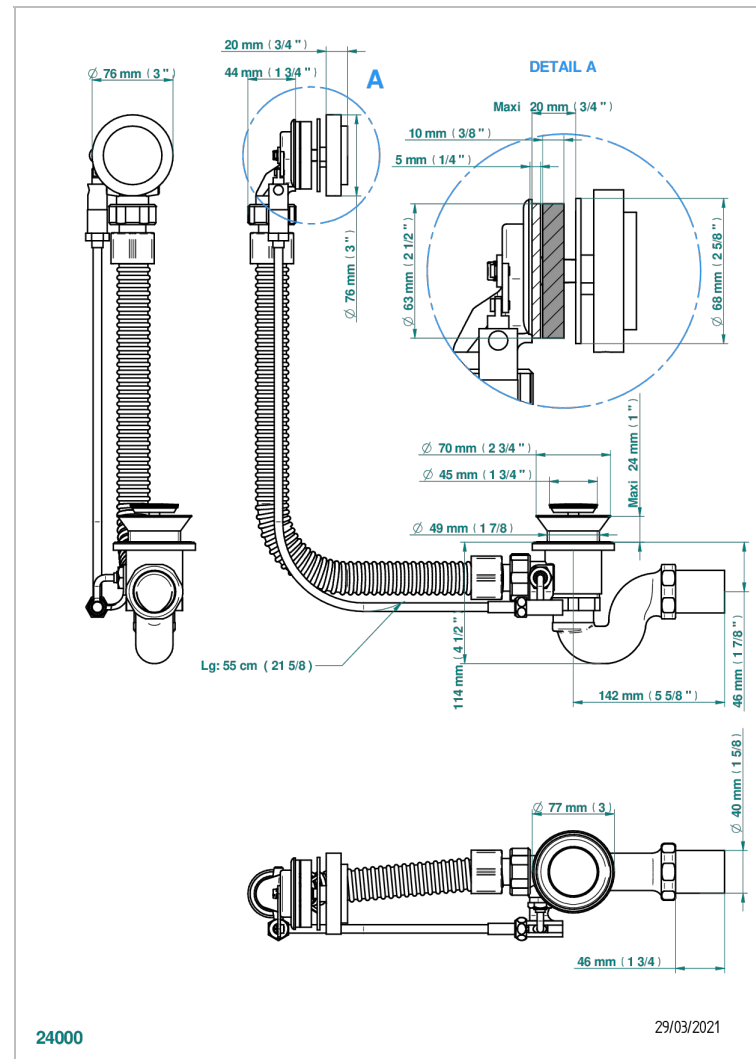

# SYSTEM HOWLITE

G9G-300

Complete bath pop-up waste -cable lg 55 cm

THG<sup>®</sup>  
PARIS

## CHARACTERISTIC

- System Howlite
- Complete bath pop-up waste -cable lg 55 cm

Nickel color PVD - H55  
Polished chrome (color finish) - A02  
Umber PVD - H66