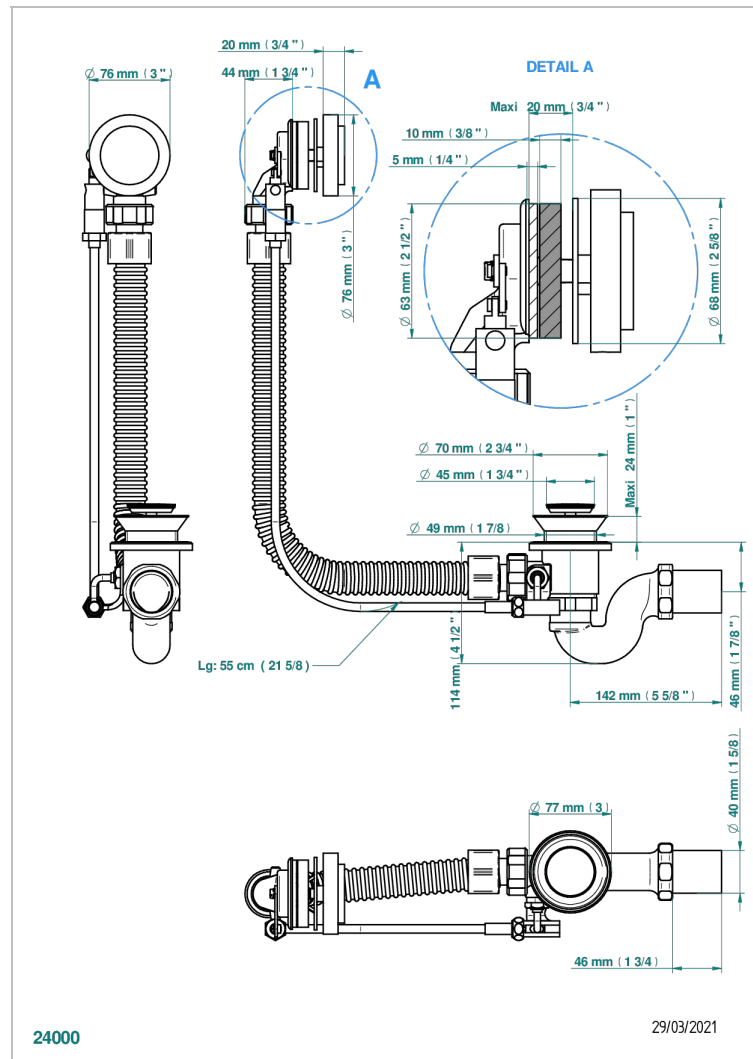

SAINT-GERMAIN WITH LEVER

G7D-300

Complete bath pop-up waste -cable lg 55 cm

THG[®]
PARIS

CHARACTERISTIC

- Saint-germain with lever
- Complete bath pop-up waste -cable lg 55 cm

AVAILABLE FINITIONS

Blush PVD - H62
Brass color PVD - H49
Brown bronze color PVD - F33
Gold color PVD - H52
Graphite PVD - H64
Matt Umber PVD - H67