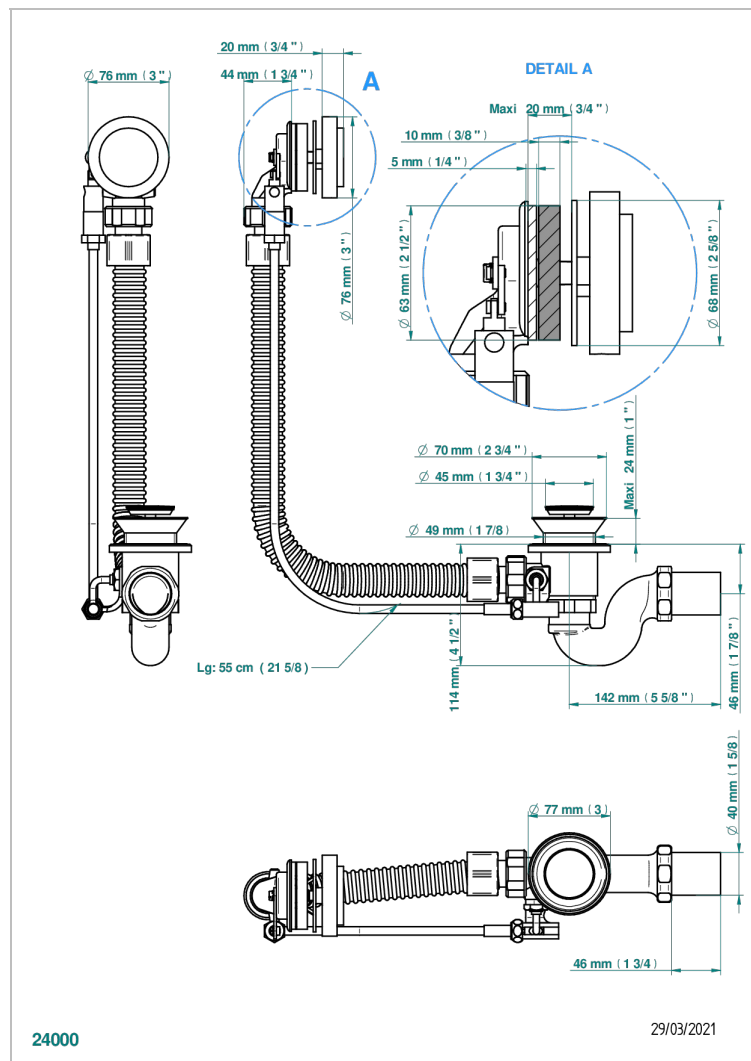

# BEAUBOURG WITH LEVER

G7B-300

Complete bath pop-up waste -cable lg 55 cm

THG<sup>®</sup>  
PARIS

## CHARACTERISTIC

- Beaubourg with lever
- Complete bath pop-up waste -cable lg 55 cm

Nickel color PVD - H55  
Polished chrome (color finish) - A02  
Umber PVD - H66